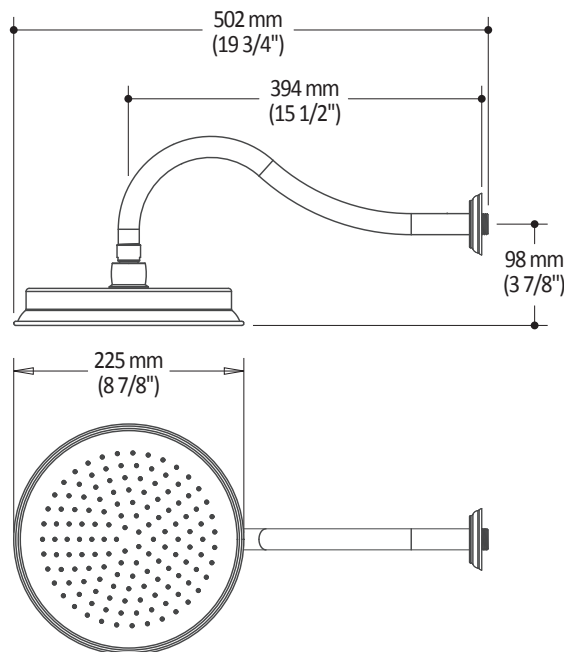

ONCE UPON A TIME...WATER®

RUSTIK^{MC}

BF1507 STANDARD: Rainhead with 90° Wall arm

SPECIFICATIONS

Features

- Male water inlet 1/2NPT
- Diameter: 225 mm (8 7/8")
- Anti-scale system with soft sprays
- Adjustable orientation swivel
- Solid brass construction rainhead

Colors (Finishes)

- Chrome : BF1507-110

Certifications

The specified model meets or exceeds the following standards;

Packaging

- **Dimensions:**
465 mm x 330 mm x 160 mm
(18 1/4" x 13" x 6 1/4")
- **Volume:** 0.02 cu m (0.87 cu ft)
- **Total weight:** 2.45 kg (5.4 lb)

Maximum flow rate

- 9.5 liters/min. (2.5 gallons/min.)
at 80 psi

Installation Notes

This product must be installed following the installation instructions provided.

WARRANTY

Kalia Inc. guarantees all aspects of its products to be free of defects in material and workmanship for normal residential use. **Refer to the warranty included with the Kalia products for details.**

Product dimensions:

Important : Dimensions are approximated and are subject to changes. Please refer to the installation instructions.

ONCE UPON A TIME...WATER®

1355, 2nd Street, Industrial Park
Sainte-Marie (Québec)
Canada G6E 1G9