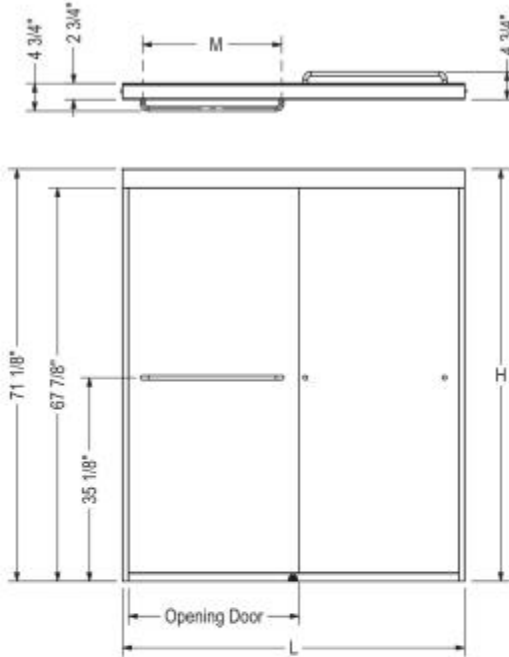

# Kameleon 51-55 x 71 in. 6 mm Sliding Shower Door for Alcove Instal

**Model number:**

134564-900-084-000

**Dimensions:** 71"

**Installation:** Alcove

**Material:**

# Kameleon 51-55 x 71 in. 6 mm Sliding Shower Door for Alcove Instal

**Model number:**

134564-900-084-000

**Dimensions:** 71"

**Installation:** Alcove

**Material:**

STANDARD

## Dimensions

71 in.  
(1803 mm)

## Door Adjustment

Semi-frameless

Description	Opening Door Adjustable	M	L Adjustable	H
Shower Door 40"-44"x71"x6mm	15 1/2" - 19 1/2"	18"	40" - 44"	71"
Shower Door 43"-47"x71"x6mm	18 1/2" - 22 1/2"	18"	43" - 47"	71"
Shower Door 51"-55"x71"x6mm	21 1/2" - 25 1/2"	24"	51" - 55"	71"
Shower Door 55"-59"x71"x6mm	23 1/2" - 27 1/2"	24"	55" - 59"	71"