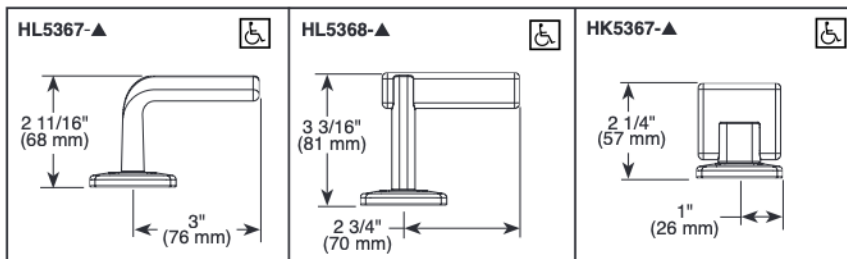

▲ Designate Proper Finish Suffix