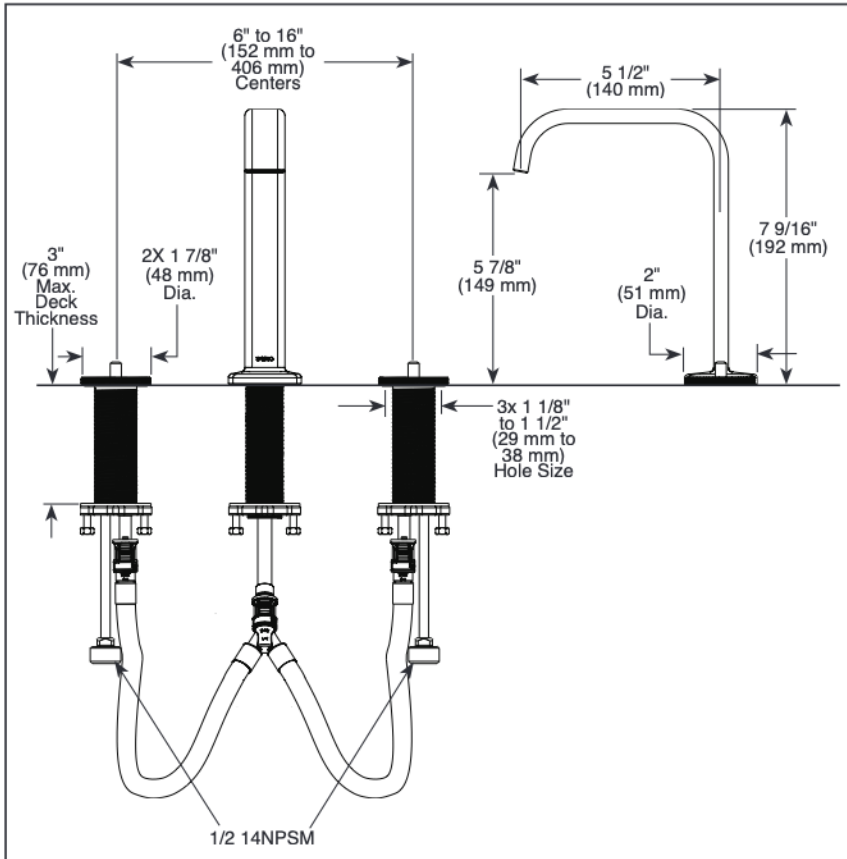

▲ Designate Proper Finish Suffix