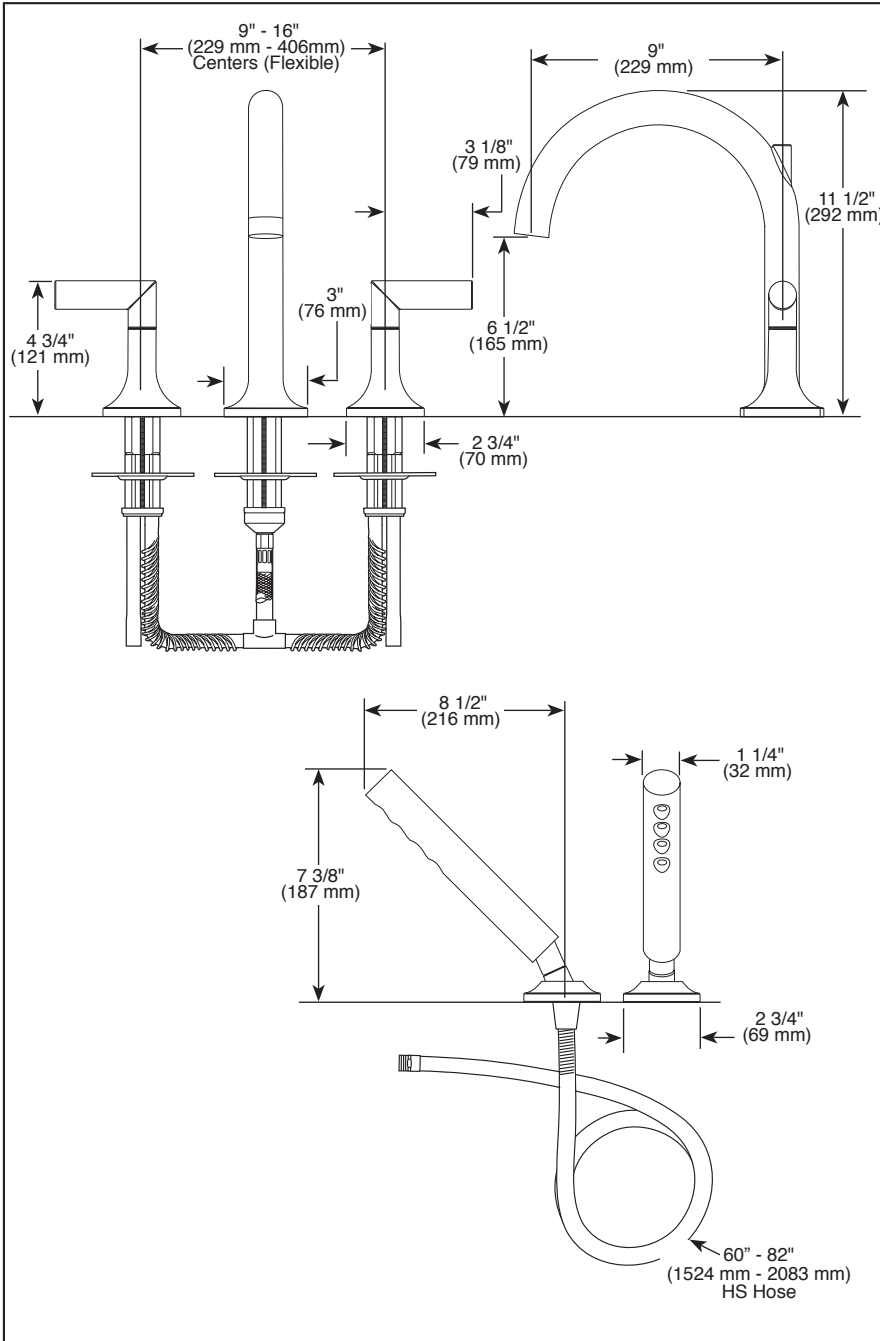

Submitted Model No.: _____

Specific Features: _____

▲ Designate proper finish suffix

BRIZO®

ROMAN TUB/WHIRLPOOL FAUCET TRIM

- Odin™ Bath Collection
- Three Hole Installation (T67375)
- Four Hole Installation (T67475)
- Rough-In Kit Must Also be Ordered to Complete Installation (R64707 for four hole and R62707 for three hole)

STANDARD SPECIFICATIONS:

- Three or four hole mount
- Trim Only for two handle Roman Tub faucet for concealed mounting
- Temperature and volume controlled with handles
- Rough-In kit must also be ordered to complete installation (R64707 for four hole and R62707 for three hole). There are separate specification sheets on each rough-in kit if more details are required.
- Handshower includes double check valves for backflow prevention (T67475)
- Handshower max. 1.75 gpm @ 80 psi, 6.6 L/min @ 550 kPa
- Minimum 4 1/2" (114 mm) to maximum 10" (254 mm) distance between holes
- Accommodates up to 2 1/2" deck thickness

COMPLIES WITH:

- ASME A112.18.1 / CSA B125.1
- Indicates compliance to ICC/ANSI A117.1 - Valve control only
- EPA WaterSense® - Applies to handshower only - RP73147*