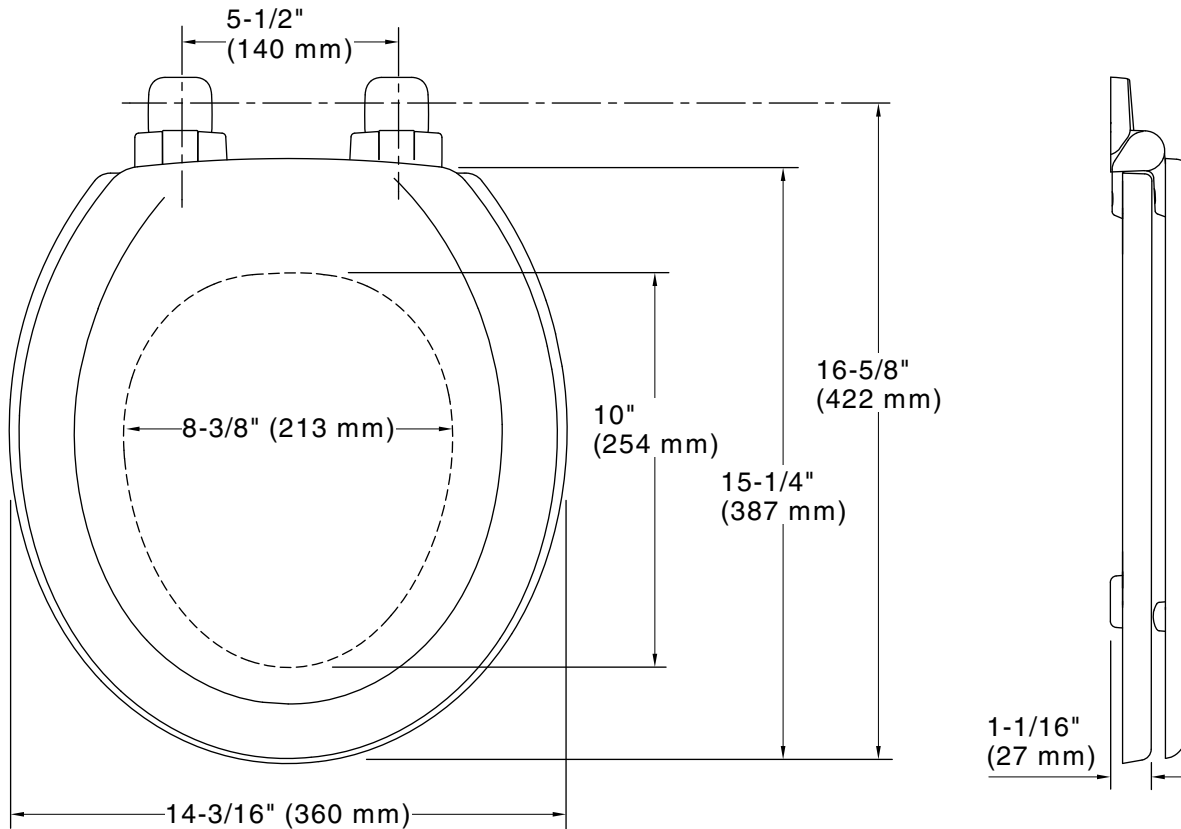

Color	Code	Description
	0	White
	96	Biscuit

### Technical Information

All product dimensions are nominal.

Seat shape type: Round-front  
Seat front type: Closed-front  
Seat-mounting holes: 5-1/2" (140 mm)