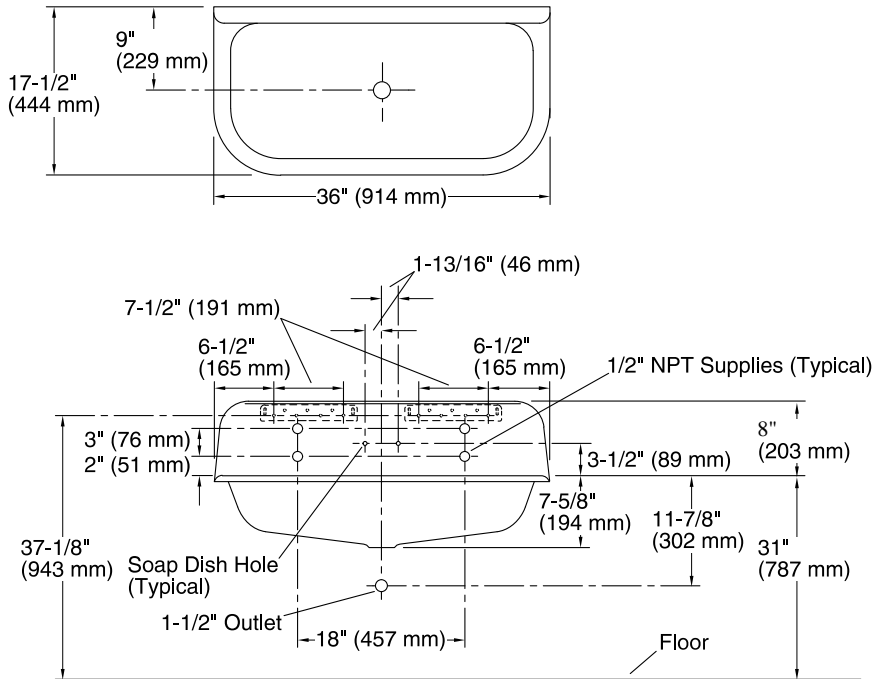

Features

- Kohler plumbing products mean beautiful form as much as reliable function.
- Drilled for two K-730T70 Triton® Bowe® Cannock™ faucets and one K-8880 soap dish.
- Constructed of KOHLER® Cast Iron.
- Sink exterior is an unpainted, ground-coat surface. Submitted pictures are customer photos that may reflect an alteration to the exterior, such as painting or refinishing, and may no longer reflect the raw elements of the cast iron material as purchased.

Included Components

- Additional Components:
Hanger(s)

Codes/Standards

ASME A112.19.1/CSA B45.2

KOHLER® Enameled Cast Iron Kitchen Sink Lifetime Limited Warranty

See website for detailed warranty information.

Available Colors/Finishes

Color tiles intended for reference only.

Color	Code	Description
-------	------	-------------

	0	White
---	---	-------

Technical Information

All product dimensions are nominal.

Bowl configuration:	Single
Installation:	Top-mount
Bowl area (Only):	Length: 32" (813 mm) Width: 14" (356 mm) Water depth: 7" (178 mm)
Number of deck holes:	4
Faucet hole spacing:	5-1/2" (140 mm)
Faucet hole(s):	1-1/2" (38 mm)
Soap/Lotion hole:	5/16" (8 mm)
Drain hole:	2-1/8" (54 mm)