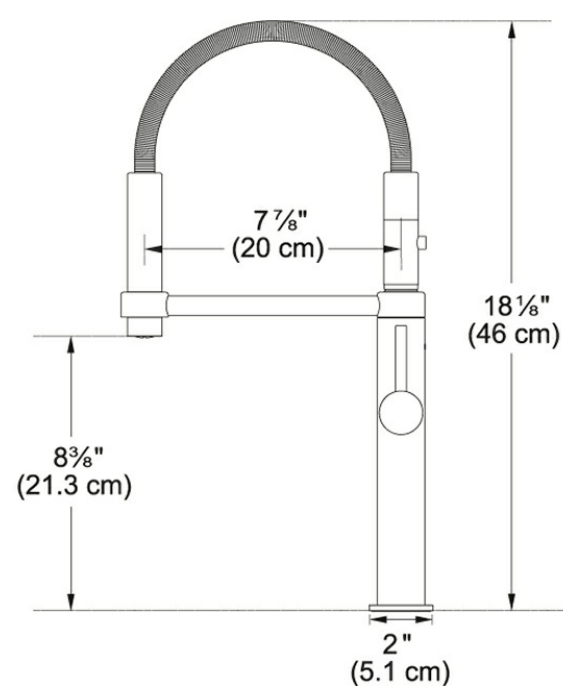

## Pescara FF4480 Satin Nickel

A truly successful design that is not only visually impressive, but also sets new standards in terms of usability. The clean design and detailed craftsmanship make Franke's Pescara faucet line ideal for those who savor simplicity. Pescara faucets feature a level of functionality and performance that maximizes usability for the home chef or kitchen connoisseur. The pull-down spray fits perfectly in your hand and the switch between full and needle spray can be operated intuitively – a perfect combination of design, ergonomics and functionality.

### Product Picture

### Technical Drawing

### Product Information

Version	Semi Pro
Spray Type	Full and Needle Spray
Faucet Operation	Side Lever
Flow Rate	1.75 gpm
Cartridge	28mm Ceramic Cartridge
Where to buy	Showroom
Countertop hole diameter	1 3/8"