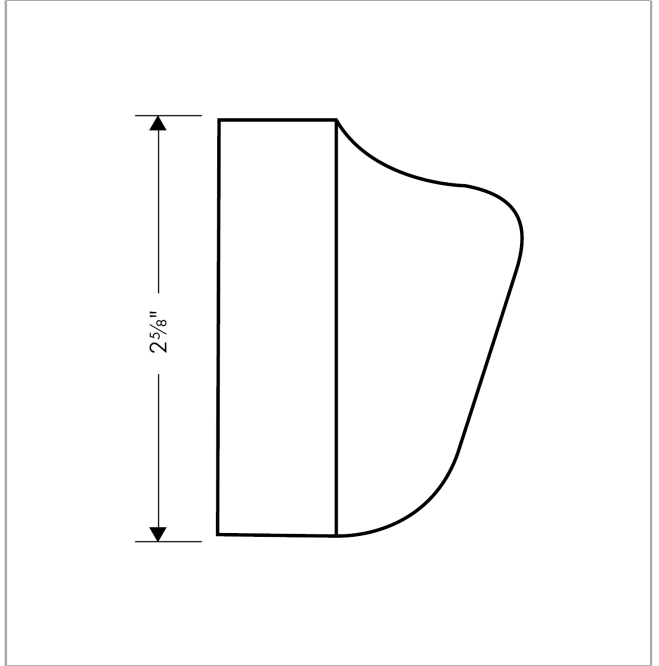

E Handshower Porter

Finishes : **chrome** Part no. : **28321003**

Description

Item details

List Price \$ 40.00

Product image

Scale drawing

E Handshower Porter

Finishes : **chrome** Part no. : **28321003**

Exploded drawing

Year of production: >03/07

E Handshower Porter

Finishes : **chrome** Part no. : **28321003**

Spare parts list

Year of production: >**03/07**

Pos.	Description	Part no.	Price	PU
1	support element	97534000	-	1