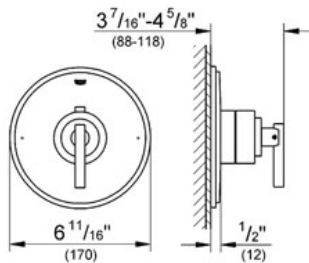

Pure Freude  
an Wasser

ADA

**Product Description:**  
 Single function pressure balance trim with control module

**Standard Specification:**

- GROHE StarLight® finish
- GROHE SilkMove®
- For shower only or shower\tub with diverter applications
- Integrated bypass option when used with diverter tub spout
- For use with GrohFlex™ universal rough-in box 35 026 000 sold separately
- 6.1 gpm at 45 psi

**Applicable Codes & Standards:**

- Energy Policy Act of 1992
- ASME A112.18.1/CSA B125.1
- ICC/ANSI A117.1

**Color:**

- 19866 000 chrome
- 19866 EN0 Brushed Nickel