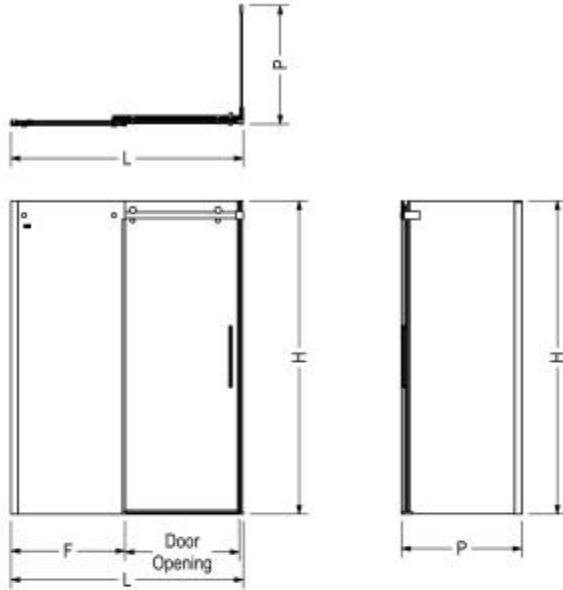

Halo 56 1/2-59 x 78 3/4 in. 8mm Sliding Shower Door for Alcove Insta

Model number:

138997-900-084-000

Dimensions: 78.75"

Installation: Alcove

Material:

Standard Features:

- 8 mm tempered glass panels
- Available in 4 finishes: Chrome, Brushed Nickel, Dark Bronze, Matte Black
- Sliding door configuration features one sliding glass panel and one stationary panel
- Ball bearing roller technology along a friction-free stainless steel rail system for a smooth and quiet opening
- The frameless design brings a sense of spaciousness to the room and creates a sleek, minimalist look
- Glass panels come with the Lotus Easy Clean Glass Protection to repel soap and water stains for carefree maintenance

Clear

Certifications

MAAX products adhere to one or more of the following certifications:

MAAX

Halo 56 1/2-59 x 78 3/4 in. 8mm Sliding Shower Door for Alcove Insta

Model number:

138997-900-084-000

Dimensions: 78.75"

Installation: Alcove

Material:

STANDARD

Dimensions

78 3/4 In.
(2000 mm)

Weight

137 lbs - 62 kg

Frame Type

Frameless

Door Adjustment

Frameless

Code	Description	H	L Adjustable	F	P Adjustable	Door Opening	Wall Adjustment
138996	Halo 78 3/4" x 47"	78 3/4"	44 1/2" - 47"	22 1/2"	-	16 1/4" - 18 3/4"	1"
138997	Halo 78 3/4" x 59"	78 3/4"	56 1/2" - 59"	28 5/8"	-	22 1/8" - 24 5/8"	1"
139393	Return Panel 30"	78 3/4"	-	-	27 7/8"	-	1"
138998	Return Panel 32"	78 3/4"	-	-	29 7/8"	-	1"
139395	Return Panel 34"	78 3/4"	-	-	31 7/8"	-	1"
139396	Return Panel 36"	78 3/4"	-	-	33 7/8"	-	1"
139394	Return Panel 42"	78 3/4"	-	-	39 7/8"	-	1"