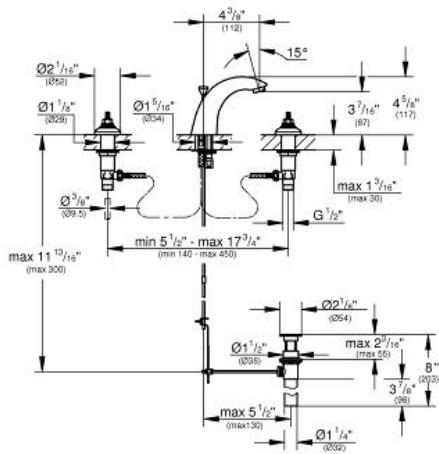

ARDEN
8" Widespread Two-Handle
Bathroom Faucet
MODEL # 2012100A

Pure Freude
an Wasser

Product Description:
ARDEN
8" Widespread Two-Handle Bathroom Faucet

Standard Specification:

- Handles sold separately
- Cast spout with flow control
- 1/2" (13mm) ceramic cartridge (90° turn)
- 1 1/4" pop-up waste set
- Pressure resistant flexible connection hoses (between spout and side valves)
- **GROHE StarLight** chrome finish
- Max flow rate: 1.2 gpm (4.56 L/min)

Applicable Codes & Standards:

- Energy Policy Act of 1992
- NSF 61
- ASME A112.18.1/CSA B125.1
- US Federal and State material regulations
- EPA WaterSense®

Color:

- 2012100A StarLight Chrome