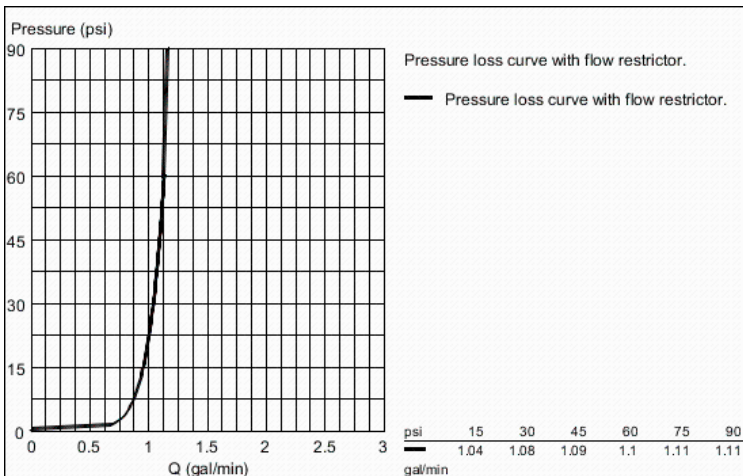

ALLURE Single-Handle Bathroom Faucet M-Size

MODEL # 2303400A

Pure Freude
an Wasser

Product Description:

ALLURE

Single-Handle Bathroom Faucet M-Size

Standard Specification:

- Single hole installation
- GROHE SilkMove 1.1" (28 mm) ceramic cartridge
- GROHE StarLight chrome finish
- GROHE EcoJoy technology for less water and perfect flow
- Spout with integrated flow control
- 1 1/4" pop-up waste set
- Stainless steel flex lines
- Temperature limiter
- GROHE QuickFix rapid installation system
- Metal lever handle
- Max flow rate: 1.2 gpm (4.56 L/min)

Applicable Codes & Standards:

- Energy Policy Act of 1992
- NSF 61
- ASME A112.18.1/CSA B125.1
- US Federal and State material regulations
- EPA WaterSense®
- ICC/ANSI A117.1

Color:

- 2303400A StarLight Chrome