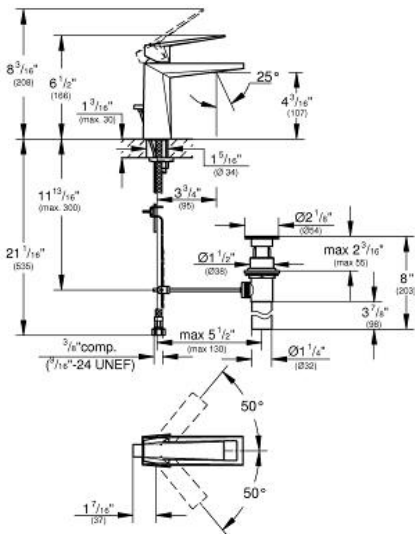

ALLURE Single-Handle Bathroom Faucet M-Size

MODEL # 2303400A

Pure Freude
an Wasser

Product Description:

ALLURE

Single-Handle Bathroom Faucet M-Size

Standard Specification:

- Single hole installation
- GROHE SilkMove 1.1" (28 mm) ceramic cartridge
- GROHE StarLight chrome finish
- GROHE EcoJoy technology for less water and perfect flow
- Spout with integrated flow control
- 1 1/4" pop-up waste set
- Stainless steel flex lines
- Temperature limiter
- GROHE QuickFix rapid installation system
- Metal lever handle
- Max flow rate: 1.2 gpm (4.56 L/min)

Applicable Codes & Standards:

- Energy Policy Act of 1992
- NSF 61
- ASME A112.18.1/CSA B125.1
- US Federal and State material regulations
- EPA WaterSense®
- ICC/ANSI A117.1

Color:

- 2303400A StarLight Chrome