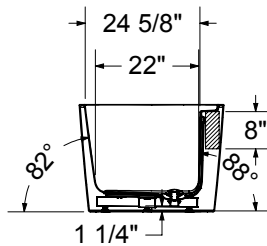

Options (Visit our website for a complete list of our options)

No	Description
<input type="checkbox"/> OPT 20260	Linear-rounded overflow & waste metal trim kit

Oberto 6731

Model number:

106386

Dimensions: 67" x 31" x 23"

Installation: FreeStanding

Material: Acrylic

 Recommended faucet area of 40" (L) x 4" (W).
Depth recommended for straight pipes 8".

All dimensions are approximate. Structure measurements must be verified against the unit to ensure proper fit.

Dimensions:

67 x 31 x 23 in.
(1702 x 787 x 584 mm)

Water capacity:

76 gallons - 345 liters

Weight:

132 lbs - 59.86 kg

Bathing well:

62 X 28 in.
(1575 X 711 mm)

Deep sump height:

19 in. - 483 mm

Deck width:

3 in. - 76 mm

Drain location:

Center

Project:

Contractor: