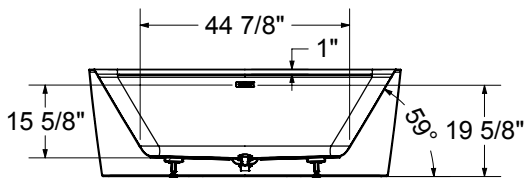

Options (Visit our website for a complete list of our options)

No	Description
<input type="checkbox"/> OPT 20260	Linear-rounded overflow & waste metal trim kit

Oberto 6731

Model number:

106386

Dimensions: 67" x 31" x 23"

Installation: FreeStanding

Material: Acrylic

 Recommended faucet area of 40" (L) x 4" (W).
Depth recommended for straight pipes 8".

All dimensions are approximate. Structure measurements must be verified against the unit to ensure proper fit.

Dimensions:

67 x 31 x 23 in.
(1702 x 787 x 584 mm)

Water capacity:

76 gallons - 345 liters

Weight:

132 lbs - 59.86 kg

Bathing well:

62 X 28 in.
(1575 X 711 mm)

Deep sump height:

19 in. - 483 mm

Deck width:

3 in. - 76 mm

Drain location:

Center

Project:

Contractor: