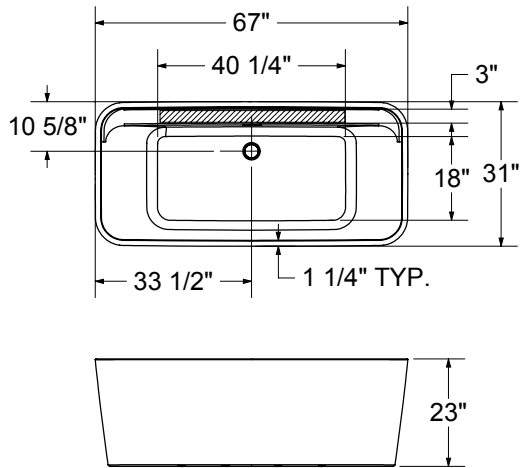

Options (Visit our website for a complete list of our options)

No	Description
<input type="checkbox"/> OPT 20260	Linear-rounded overflow & waste metal trim kit

Oberto 6731

Model number:

106386

Dimensions: 67" x 31" x 23"

Installation: FreeStanding

Material: Acrylic

 Recommended faucet area of 40" (L) x 4" (W).
Depth recommended for straight pipes 8".

All dimensions are approximate. Structure measurements must be verified against the unit to ensure proper fit.

Dimensions:

67 x 31 x 23 in.
(1702 x 787 x 584 mm)

Water capacity:

76 gallons - 345 liters

Weight:

132 lbs - 59.86 kg

Bathing well:

62 X 28 in.
(1575 X 711 mm)

Deep sump height:

19 in. - 483 mm

Deck width:

3 in. - 76 mm

Drain location:

Center

Project:

Contractor: