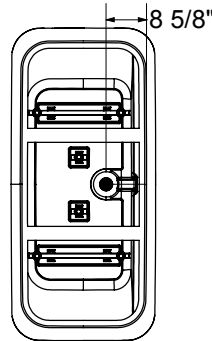

Oberto 6731

Model number:

106386

Dimensions: 67" x 31" x 23"

Installation: FreeStanding

Material: Acrylic

Standard Features:

- Seamless 1-piece bathtub with a symmetrical look
- Ample deck space for faucet installation and off-center drain
- Maximized bathing well with comfortable backrests
- Linear waste and overflow in chrome (pre-installed)
- Offered only in white with optional trim

Options (Visit our website for a complete list of our options)

No	Description
<input type="checkbox"/> OPT 20260	Linear-rounded overflow & waste metal trim kit

Oberto 6731

Model number:

106386

Dimensions: 67" x 31" x 23"

Installation: FreeStanding

Material: Acrylic

 Recommended faucet area of 40" (L) x 4" (W).
Depth recommended for straight pipes 8".

All dimensions are approximate. Structure measurements must be verified against the unit to ensure proper fit.

Dimensions:

67 x 31 x 23 in.
(1702 x 787 x 584 mm)

Water capacity:

76 gallons - 345 liters

Weight:

132 lbs - 59.86 kg

Bathing well:

62 X 28 in.
(1575 X 711 mm)