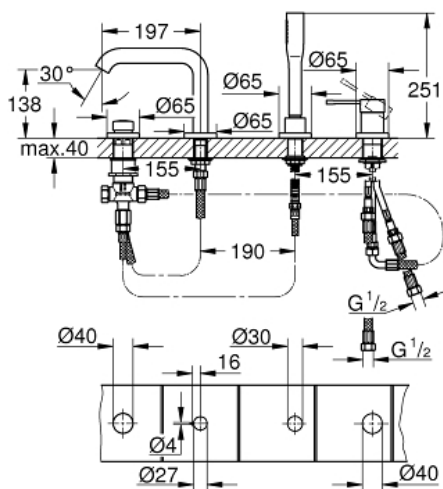

ESSENCE Four-Hole Bathtub Faucet with Handshower

MODEL # 19578EN1

Pure Freude
an Wasser

Product Description:

ESSENCE

Four-Hole Bathtub Faucet with Handshower

Standard Specification:

- GROHE SilkMove 1.4" (35 mm) ceramic cartridge
- With temperature limiter
- GROHE StarLight finish
- Pre-assembled spout mounting
- Single lever valve operating element
- Metal lever handle
- Bath inlet with flow control
- Bath/shower diverter
- Hand shower (26 465)
- 79" (2000mm) metal shower hose
- Stainless steel flex lines
- Connection for shower hose
- Check valve included to prevent backflow
- For use with 29 037 000
- Min. recommended pressure: 15 psi (1.0 bar)