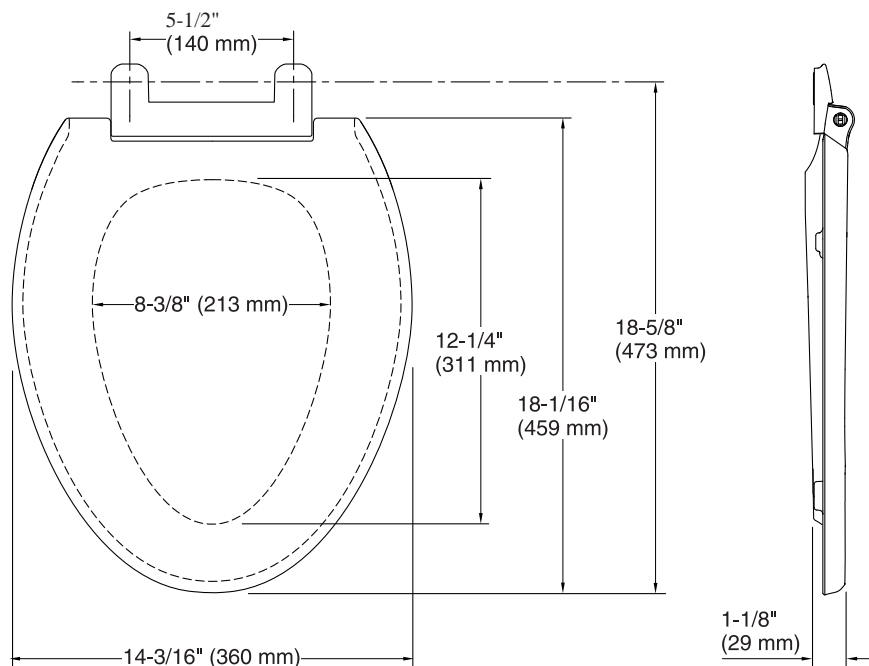

### Technical Information

All product dimensions are nominal.

Seat shape type: Elongated  
Seat front type: Closed-front  
Seat-mounting holes: 5-1/2" (140 mm)