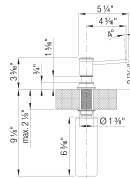

EMPRESSA Soap Dispenser,
SKU 442517 442987 443270
443259
Brass PVD

Product Features

- Solid brass construction
- Refillable from above the deck
- Suitable for liquid dish or hand soap
- 12 fl oz. (355 ml) capacity bottle

Design and planning tips

1 $\frac{3}{8}$ " hole required for installation

Specifications

Mounting hardware

Warranty

Limited lifetime warranty on all sinks and faucets. One-year warranty on all accessories and soap dispensers.