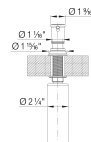

Warranty

Limited lifetime warranty on all sinks and faucets. One-year warranty on all accessories and soap dispensers.

Code/Standards Compliance

BLANCO sinks and faucets are third-party tested and certified to CSA, cUPC, ANSI/ASME, IAPMO and NSF standards and listed by applicable certification bodies. For more information on individual product listings, contact our office or listing organization.

Need support? Learn more by watching our sink & faucet How-to videos:

<https://www.blanco.com/ca-en/support/how-to-videos/how-to-videos-for-sinks/>

BLANCO Canada Inc
100 Corporation Drive
Brampton ON L6S 6B5

Tel & Fax

Tel: 905-494-2400 Toll free: 1-877-425-2626

Fax: 905-494-2425 Toll free: 1-877-825-2626

While BLANCO strives to provide accurate information, all images and dimensions in this document are intended for reference only and are subject to change at any time without notice. This document is not intended for use as an installation guide. For technical installation details, refer to installation instructions provided with the product. BLANCO assumes no responsibility for the use of superseded or voided specifications.