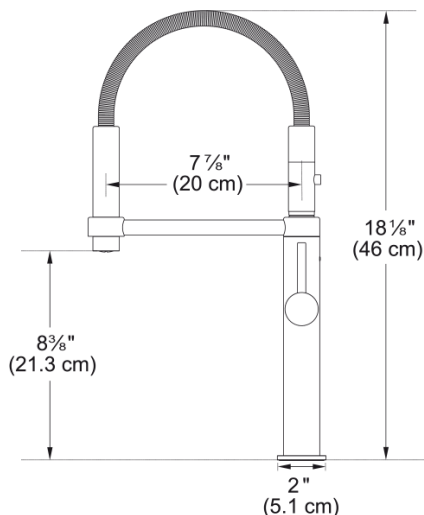

Pescara Semi-Pro Faucet - PES-360-SNI | 115.0395.997

Technical Data

Aspect

Spout type	S - semi-professional
Color	Satin nickel
Type of material	Brass
Flexible pullout hose material	Metal
Spray head material	Stainless steel

Product Dimensions

Faucet hole diameter	35 mm
Cartridge dimension	28 mm

Installation

Mounting type	Shank
Water supply hose connection	1/2"
Water supply hose length	650 mm

Product specifications

Pressure	High pressure
Faucet type	Spray and stream
Faucet operation	Side lever
Faucet rotation	360°

Product identification

Product brand	FRANKE
Product family	None
Collection	Pescara

Features

Water saving feature	Yes
Type of aerator	Cache

Features