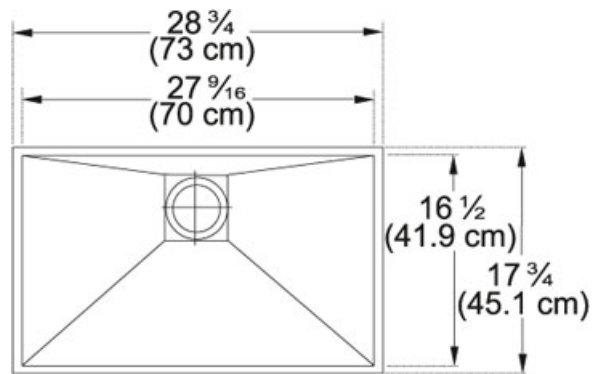

### TECHNICAL DATA

|                       |        |
|-----------------------|--------|
| Cabinet Size          | 838.00 |
| Waste Outlet Diameter | 3 1/2" |
| Length overall        | 730.00 |
| Width overall         | 451.00 |
| Length of large bowl  | 700.00 |
| Width of large bowl   | 419.00 |
| Depth of large bowl   | 244.50 |
| Number of Bowls       | 1      |
| Cutout Length         | 700.00 |
| Cutout Width          | 420.00 |
| Cut-Out Template      | Yes    |