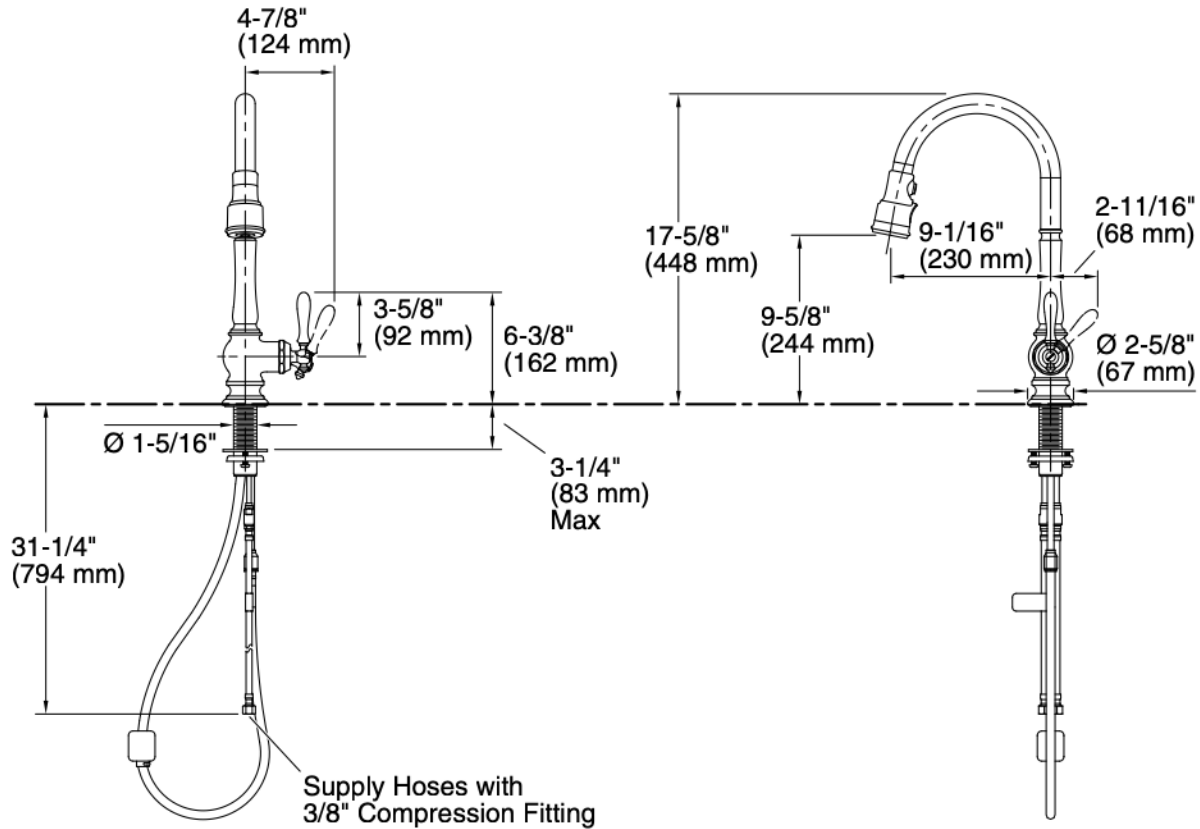

Features

- Unique three-function pull-down sprayhead allows you to tackle kitchen tasks such as cleaning, rinsing, and filling with Sweep spray, BerrySoft spray and aerated stream
- KOHLER ceramic disc valves exceed industry longevity standards for a lifetime of durable performance
- ProMotion® technology's light, quiet braided hose and swiveling ball joint make the pull-down sprayhead easier and more comfortable to use
- MasterClean™ sprayface features an easy-to-clean surface that withstands mineral buildup
- High-arch 360° rotating swing spout offers vertical clearance for tall cookware and pitchers
- Single lever handle is simple to use and makes adjusting water temperature easy
- Temperature memory allows faucet to be turned on and off at the temperature set during prior usage
- 1.5 gpm (5.7 lpm) maximum flow rate at 60 psi (4.14 bar)
- DockNetik® secure docking system locks sprayhead into place when not in use

Adapters, Rough-in and Extension Kits

1012715 Range: 3-1/4" (83 mm) - 5-3/8" (137 mm)

Optional Products/Accessories

K-99272 Three-Hole Kitchen Faucet Escutcheon

ADA **CSA B651**

Codes/Standards

ASME A112.18.1/CSA B125.1
 NSF/ANSI/CAN 61
 NSF/ANSI/CAN 372
 All applicable US Federal and State material regulations
 DOE - Energy Policy Act 1992
 California Energy Commission (CEC)
 ADA
 ICC/ANSI A117.1
 CSA B651

Technical Information

All product dimensions are nominal.

Spout:

Spout reach: 9-1/16" (231 mm)

Notes

Install this product according to the installation guide.

Meets all local plumbing codes for backflow prevention requirements.