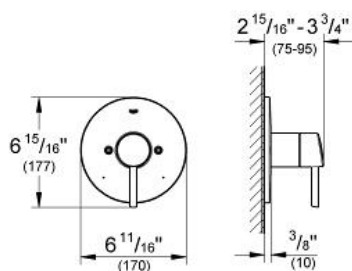

CONCETTO
Pressure Balance Valve Trim
MODEL # 19457001

Pure Freude
an Wasser

GROHE

ADA

C

Product Description:
CONCETTO
Pressure Balance Valve Trim

Standard Specification:

- For use with Grohsafe Rough-In Valve (35 015)
- Escutcheon with wall sealing