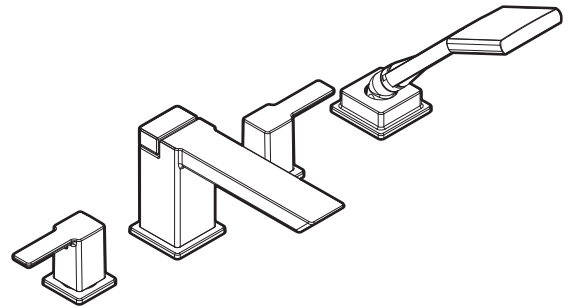

Buy it for looks. Buy it for life.®

Specifications

DESCRIPTION

- Metal construction with various finishes identified by suffix
- Includes hot and cold temperature indicators
- Single function handshower with double check valves

OPERATION

- Lever style handles
- Rotate hot side handle counterclockwise to open (clockwise to close)
- Rotate cold side handle clockwise to open (counterclockwise to close)

FLOW

- Hand shower meets 2.0 gpm max (7.6 L/min)

90 DEGREE™ Two-Handle Roman Tub Faucet Trim w/Built In Diverter Valve

Models: TS904 series

Valves: 9792, 9793, 9796, 9797

CRITICAL DIMENSIONS

(DO NOT SCALE)