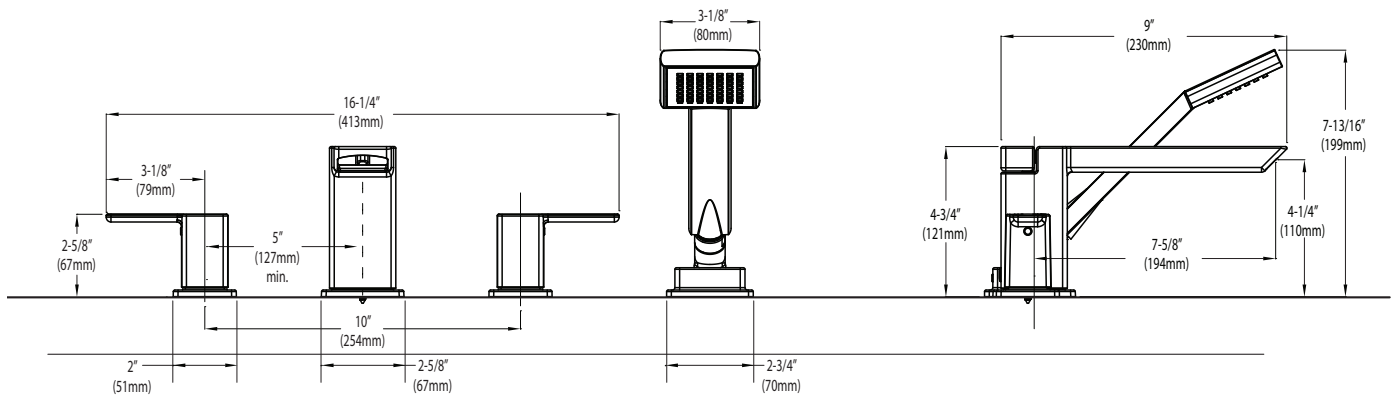

OPERATION

- Lever style handles
- Rotate hot side handle counterclockwise to open (clockwise to close)
- Rotate cold side handle clockwise to open (counterclockwise to close)

FLOW

- Hand shower meets 2.0 gpm max (7.6 L/min)

90 DEGREE™ Two-Handle Roman Tub Faucet Trim w/Built In Diverter Valve

Models: TS904 series

Valves: 9792, 9793, 9796, 9797

CRITICAL DIMENSIONS

(DO NOT SCALE)