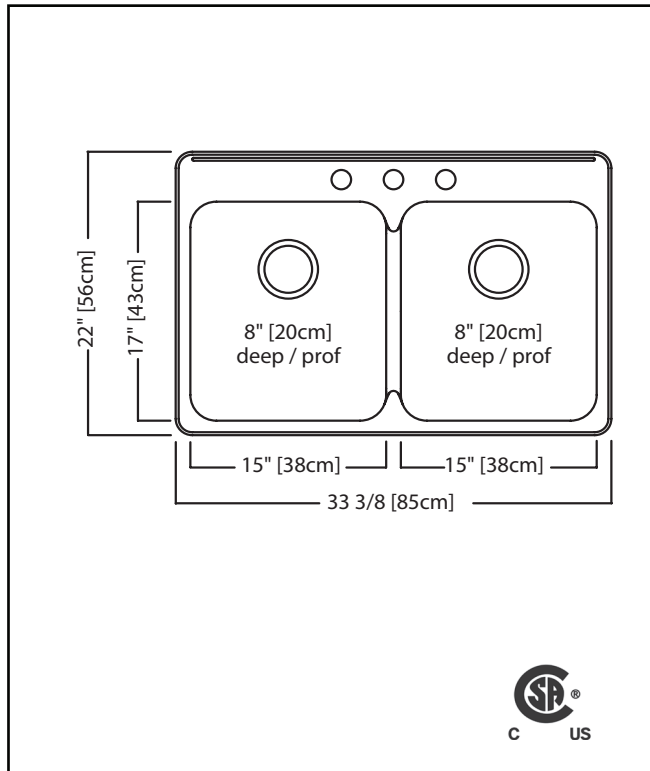

KINDRED

STEEL QUEEN

DOUBLE BOWL 20 GAUGE TOPMOUNT/DROP IN

MODEL: QDLA2233-8-4 (4 FAUCET HOLES)

MODEL: QDLA2233-8-3 (3 FAUCET HOLES)

MODEL: QDLA2233-8-1 (1 FAUCET HOLE)

- ✓ EZ Torque hassle-free installation system that simplifies the installation process...just drop and drill
- ✓ Sound dampening system that reduces excess noise from running water and disposal vibration
- ✓ Rear off-set drain maximizes the usable bottom surface of the bowl while also creating extra cabinet space beneath the sink
- ✓ Resilient finish offers lasting durability

TECHNICAL FEATURES

OVERALL SINK SIZE (OD)	22" FB x 33 3/8" LR
EQUAL BOWL SIZES (ID)	16" FB x 15" LR x 8" DP
MINIMUM CABINET SIZE	36"
MATERIAL	20 Gauge
CORNER RADIUS	50 mm
STAINLESS STEEL FINISH	Satin Finish with Mirror Finished Rim
DRAIN HOLE LOCATION	Rear
INSTALLATION TYPE	Topmount/Drop In
SOUND COATING	Undercoating
WEIGHT	17.2 lbs
WARRANTY	Limited Lifetime
COUNTRY OF ORIGIN	Canada