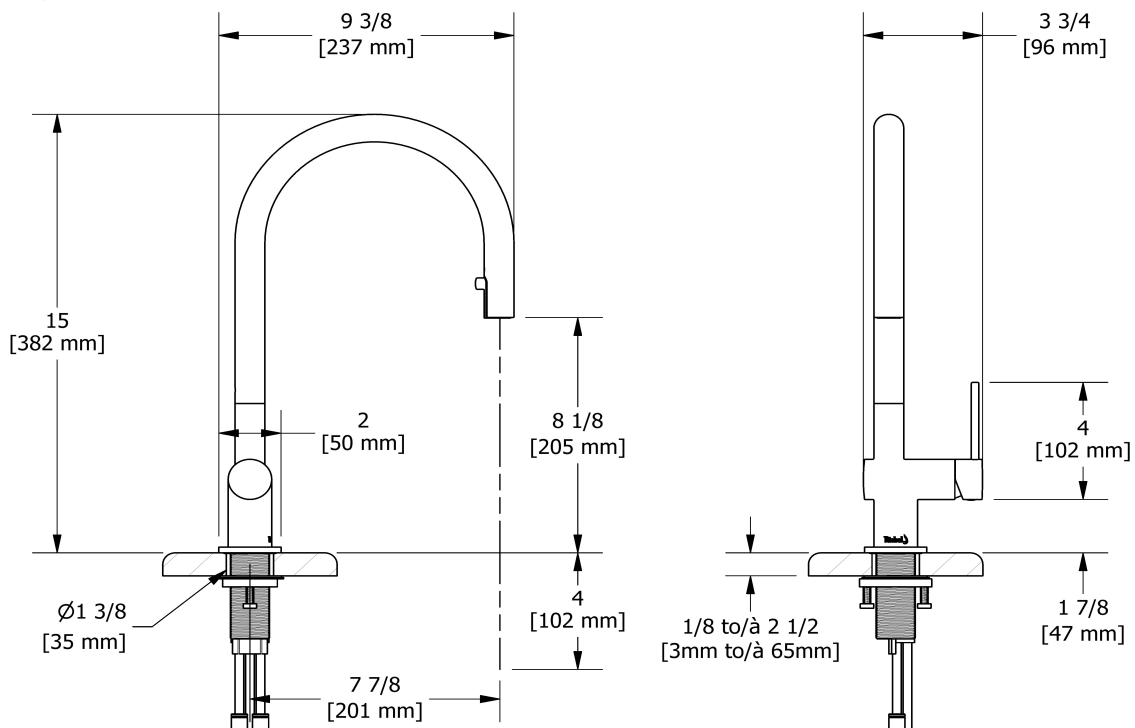

Certifications

- CSA B125.1
- NSF/ANSI standard 61 and 372
- ASME A112.18.1

Sizes, models and finishes may differ from those presented.

Warranty

This **Riobel Inc.** product you have purchased carries a Limited Lifetime Warranty on the chrome, PVD finish, blacks and all working parts and is guaranteed from the initial purchase date against all manufacturing defects. All other finishes, including plastic components, are guaranteed for one year. All electric and/or electronic parts are covered by a 5-year limited warranty.

Customer Service

Ontario, West Canada : 888-287-5354 Quebec, Maritimes, United States : 866-473-8442

2021.05.03