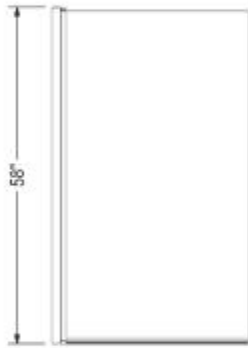

Edge Square 34 x 58 in. 8 mm Tub Shield

Model number:

137501

Dimensions: 58"

Installation:

Material:

Standard Features:

- 8 mm tempered glass with Lotus glass protection with a Square pivot
- Lifting pivot single panel: nothing on the tub, makes it easy to clean the panel and the tub
- Pivots 90 degrees inward and outward, maximizes the tub access to provide care and an easy access to faucets
- Ideal for slanted ceilings

Clear (900)

Certifications

one or more of the following certifications:

Edge Square 34 x 58 in. 8 mm Tub Shield

Model number:

137501

Dimensions: 58"

Installation:

Material:

STANDARD

Code	Description	Wall Adjustment
137501	EDGE Square Tub 34" X 58"	3/8"

All dimensions are approximate. Structure measurements must be verified against the unit to ensure proper fit.

Dimensions

58 In.
(1473 mm)

Glass Thickness

5/16 in.

Weight

40 lbs - 18.14 kg

Frame Type

Frameless

Door Adjustment