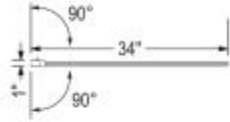

Clear (900)

Certifications

one or more of the following certifications:

Edge Square 34 x 58 in. 8 mm Tub Shield

Model number:

137501

Dimensions: 58"

Installation:

Material:

STANDARD

Code	Description	Wall Adjustment
137501	EDGE Square Tub 34" X 58"	3/8"

All dimensions are approximate. Structure measurements must be verified against the unit to ensure proper fit.

Dimensions

58 In.
(1473 mm)

Glass Thickness

5/16 in.

Weight

40 lbs - 18.14 kg

Frame Type

Frameless

Door Adjustment