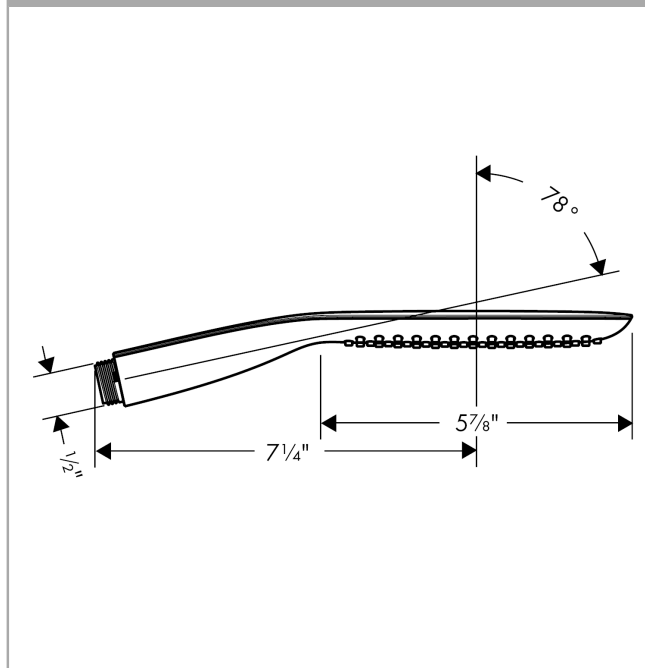

PuraVida

PuraVida 120 1-Jet Handshower

Finishes : **chrome** Part no. : **28558001**

Description

Features

- 67 no-clog spray channels
- Spray modes: Rain
- Flow: 2.5 GPM

Item details

List Price \$ 150.00

Technology

Compliance

Product image

Scale drawing

PuraVida

PuraVida 120 1-Jet Handshower

Finishes : **chrome** Part no. : **28558001**

Exploded drawing

Year of production: >10/09

PuraVida**PuraVida 120 1-Jet Handshower**Finishes : **chrome** Part no. : **28558001****Spare parts list**

Year of production: >10/09

Pos.	Description	Part no.	Price	PU
1	filter packing	94246000	-	1