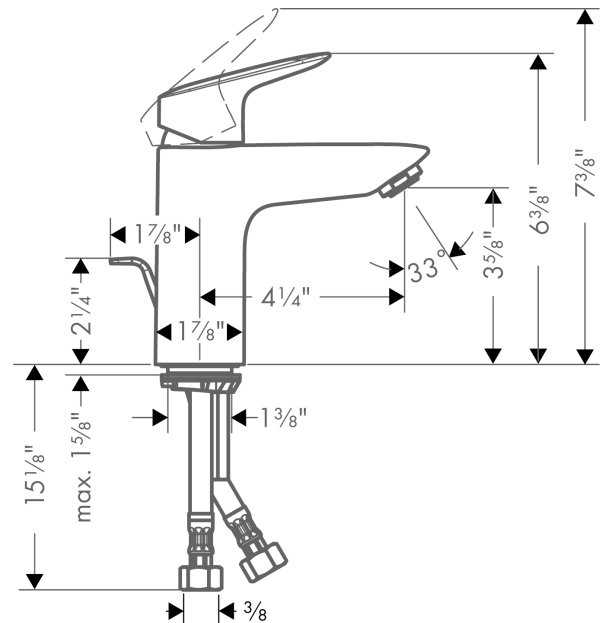

Logis

Logis 100 Single-Hole Faucet

Finishes : **chrome** Part no. : **71100001**

Description

Features

- Solid brass
- Aerated spray
- Flow: 1.2 GPM
- Ceramic cartridge
- Includes pop-up assembly

Item details

List Price

\$ 178.00

Technology

Compliance

Product image

Scale drawing

Logis

Logis 100 Single-Hole Faucet

Finishes : **chrome** Part no. : **71100001**

Exploded drawing

Year of production: >07/16

Logis
Logis 100 Single-Hole Faucet

 Finishes : **chrome** Part no. : **71100001**

Spare parts list

Year of production: >07/16

Pos.	Description	Part no.	Price	PU
1	handle	92224000	-	1
2	screw cover	96338000	-	1
3	flange	97406000	-	1
4	nut	97209000	-	1
5	O-Ring 32x2	98193000	-	1
6	O-ring 35x2	92604000	-	1
7	cartridge, assy	95646001	-	1
8	locking screw for handle	95140000	-	1
9	seal	95008000	-	1
10	adapter for cartridge	98750000	-	1
11	O-Ring 30x2	98186000	-	1
12	aerator M24x1 (4,5 l/min)	92879000	-	1
13	screw M8 x 68	97736000	-	1
14	seal	97608000	-	1
15	fixing set	96016000	-	1
16	connection hose 18½" M8x0,75 3/8"	96321001	-	1
17	pull rod	96657000	-	1
a	pop up waste	88509000	-	1