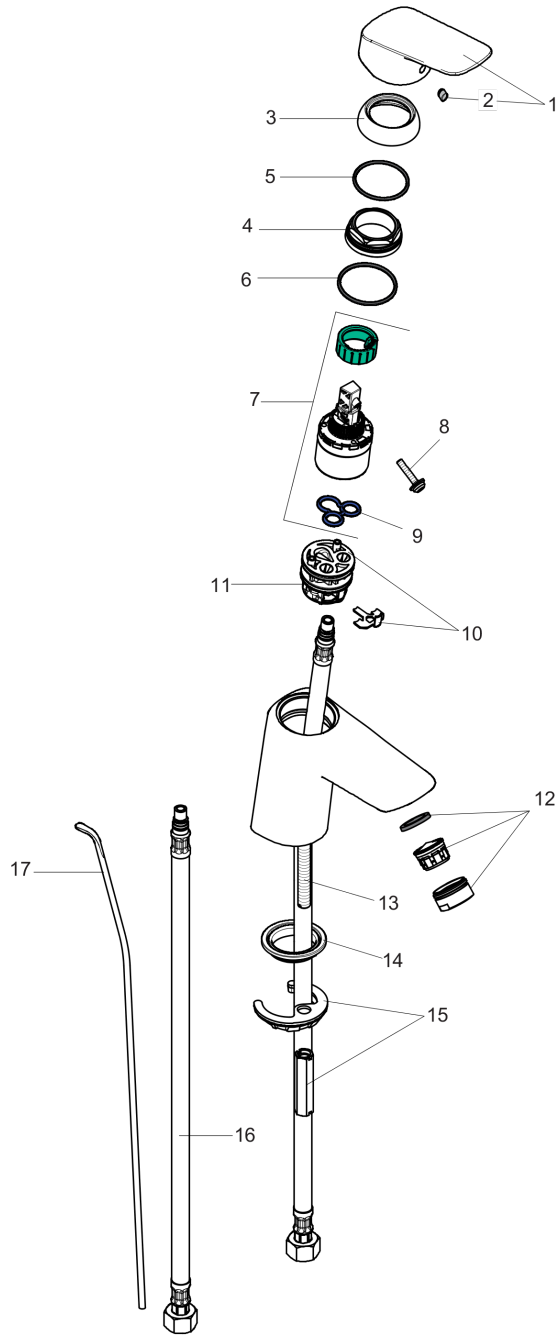

Logis

Logis 100 Single-Hole Faucet

Finishes : **chrome** Part no. : **71100001**

Description

Features

- Solid brass
- Aerated spray
- Flow: 1.2 GPM
- Ceramic cartridge
- Includes pop-up assembly

Item details

List Price

\$ 178.00

Technology

Compliance

Product image

Scale drawing

Logis

Logis 100 Single-Hole Faucet

Finishes : **chrome** Part no. : **71100001**

Exploded drawing

Year of production: >07/16

Logis
Logis 100 Single-Hole Faucet

 Finishes : **chrome** Part no. : **71100001**

Spare parts list

Year of production: >07/16

Pos.	Description	Part no.	Price	PU
1	handle	92224000	-	1
2	screw cover	96338000	-	1
3	flange	97406000	-	1
4	nut	97209000	-	1
5	O-Ring 32x2	98193000	-	1
6	O-ring 35x2	92604000	-	1
7	cartridge, assy	95646001	-	1
8	locking screw for handle	95140000	-	1
9	seal	95008000	-	1
10	adapter for cartridge	98750000	-	1
11	O-Ring 30x2	98186000	-	1
12	aerator M24x1 (4,5 l/min)	92879000	-	1
13	screw M8 x 68	97736000	-	1
14	seal	97608000	-	1
15	fixing set	96016000	-	1
16	connection hose 18½" M8x0,75 3/8"	96321001	-	1
17	pull rod	96657000	-	1
a	pop up waste	88509000	-	1