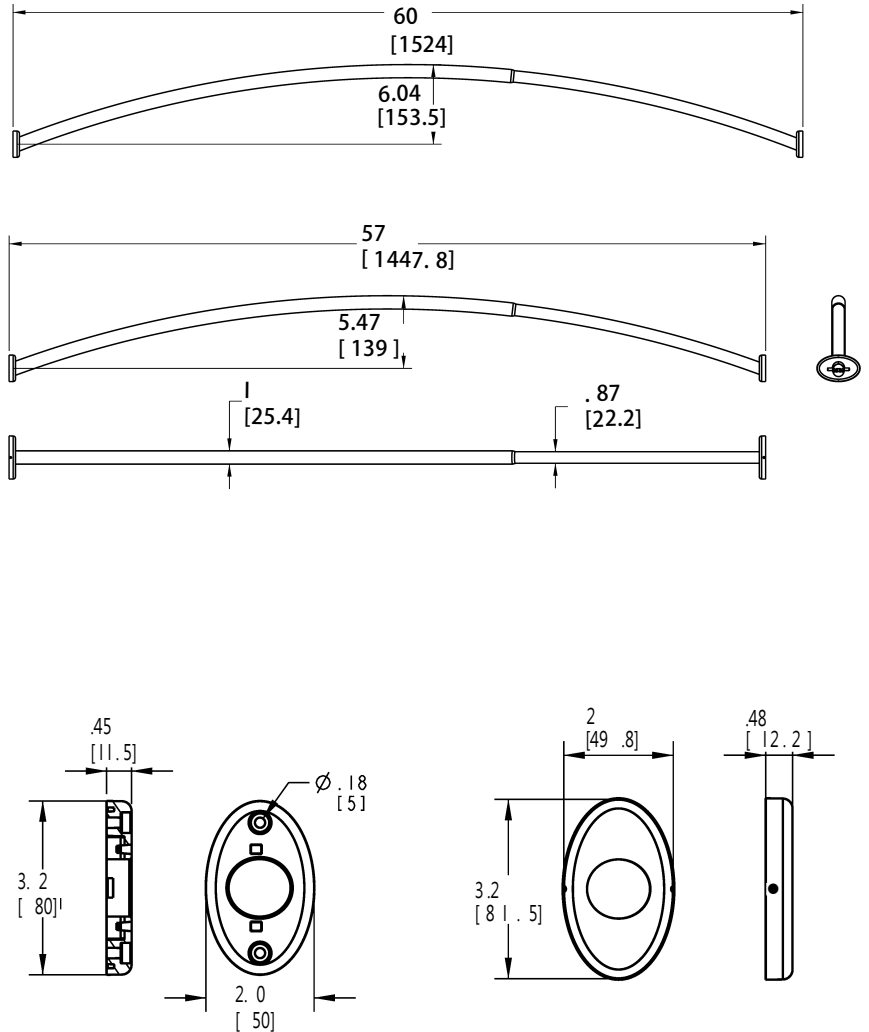

# Technical Specification

## Adjustable-Length Curved Shower Rod

### Stock Numbers:

- ❑ **DN2130BN – Adjustable-Length Curved Shower Rod**  
Brushed Nickel Finish  
Adjusts to fit shower enclosures between 57 - inches and 60 - inches
- ❑ **DN2130CH – Adjustable-Length Curved Shower Rod**  
Chrome Finish  
Adjusts to fit shower enclosures between 57 - inches and 60 - inches
- ❑ **DN2130WB – Adjustable-Length Curved Shower Rod**  
Old World Bronze Finish  
Adjusts to fit shower enclosures between 57 - inches and 60 - inches
- ❑ **DN2130BL – Adjustable-Length Curved Shower Rod**  
Matte Black Finish  
Adjusts to fit shower enclosures between 57 - inches and 60 - inches
- ❑ **DN2130BZG – Adjustable-Length Curved Shower Rod**  
Bronze Gold Finish  
Adjusts to fit shower enclosures between 57 - inches and 60 - inches

### Dimensions: