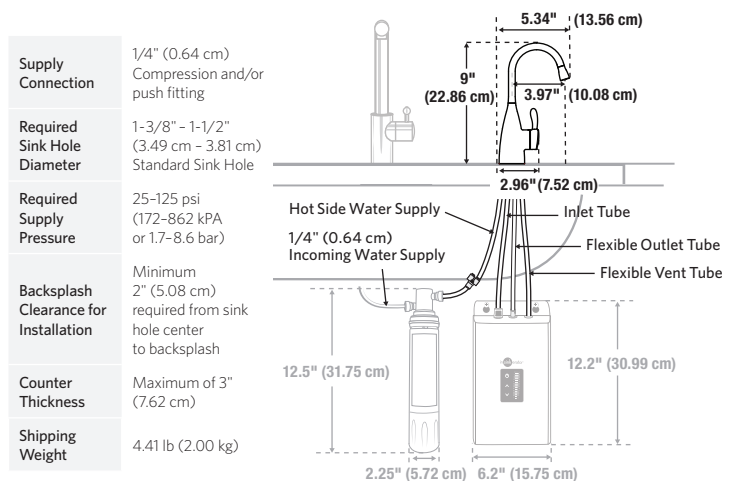

TRANSITIONAL 1010

Instant Hot Water Faucet FH1010

FEATURES:

- Hot only faucet – dispenses near-boiling water
- For use with an InSinkErator instant hot water tank and filtration system (sold separately)
- Self-closing hot valve for automatic shut off
- Handle moves forward to avoid hitting backsplash
- Spout swivels 360° for convenience

MATERIAL:

- Reverse osmosis certified and compatible per NSF/ANSI 58
- Solid brass construction
- Corrosion resistant ceramic disc valve

FINISHES:

Chrome • Stainless Steel • Arctic Steel • Matte Black
Brushed Bronze • Polished Nickel • Oil Rubbed Bronze
Classic Oil Rubbed Bronze

WARRANTY:

We Come To You® 5-Year In-Home Limited Warranty.
Covers parts and labor.

The complete InSinkErator warranty is included in the Care & Use booklet with each unit.

CERTIFICATIONS:

NSF/ANSI 372 • NSF/ANSI 58 • NSF/ANSI 42/53
NSF/ANSI 61 • ASME A112.18.1 • UPC Certified
ASSE 1023 • ADA Compliant

USA: 1.800.558.5700 www.insinkerator.com

CA: 1.800.561.1700 www.insinkerator.ca

InSinkErator may make improvements and/or changes in the specifications at any time, in its sole discretion, without notice or obligation and further reserves the right to change or discontinue models.

©2020 InSinkErator, InSinkErator® is a business unit of Emerson Electric Co. All rights reserved.