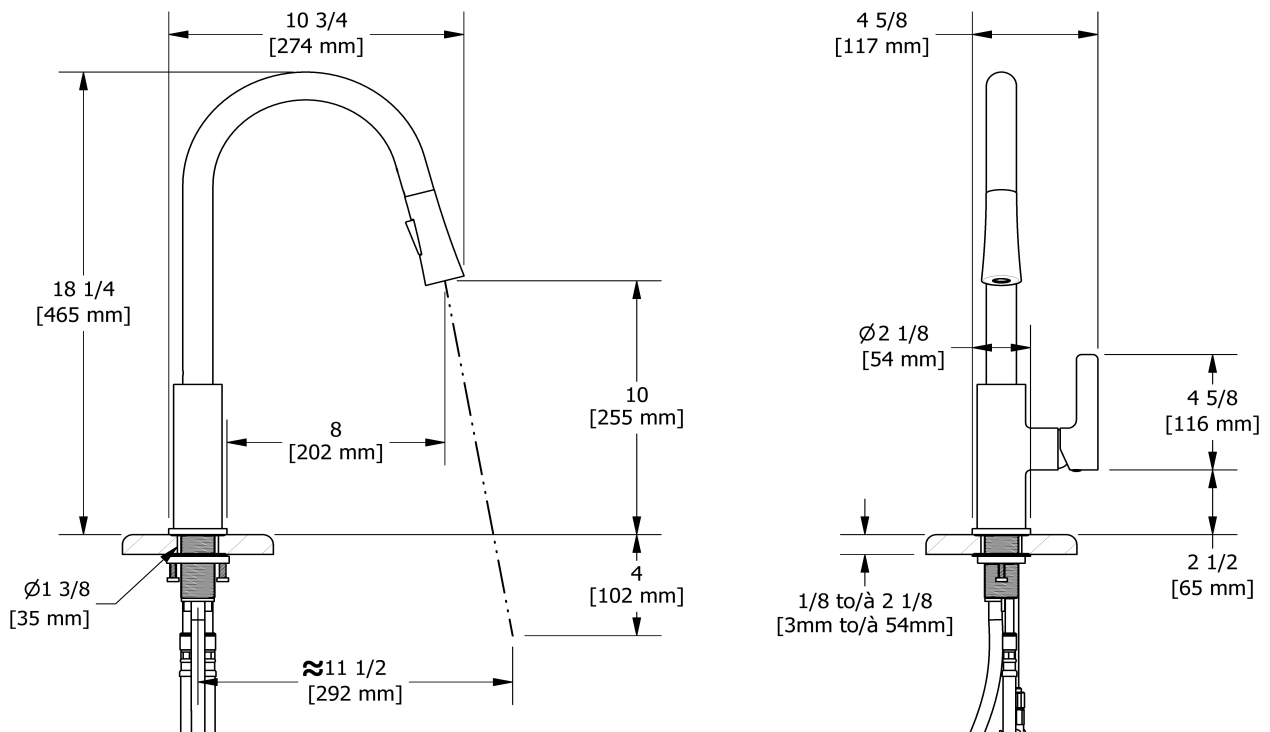

Pronto kitchen faucet with spray
PO101

UPC®

Specifications

Descriptions

- 3/8" speedway compression
- 2-jet pull-down spray
- Ceramic cartridge
- Scale-free

Available flows

- 8.3 L/min, 2.2 gpm (US) 60psi
- 3.7 L/min, 1 gpm (US) 60psi (**PO101-10**)
- 5.69 L/min, 1.5 gpm (US) 60psi (**PO101-15**)

Certifications

- CSA B125.1
- NSF/ANSI standard 61 and 372
- ASME A112.18.1
- CMR248 Approval
- DOE

Sizes, models and finishes may differ from those presented.

Warranty

This **Riobel PRO**, product you have purchased carries a Limited LIFETIME warranty on their cartridge. All working parts and finishes are guaranteed for a period of five (5) years from the initial purchase date against all manufacturing defects. All electric and/or electronic parts are covered by a 5-years limited warranty. The warranty offered on our products will be honored only if the installation is performed by a certified master plumber.