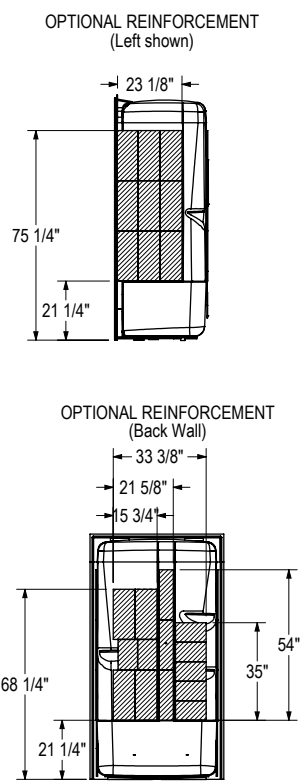

## Recommended doors (Visit our website for a complete list of our recommended doors)

No	Description
138290	Triple Plus Sliding Shower Door 41-43 x 69 in.

## Options (Visit our website for a complete list of our options)

No	Description
<input type="checkbox"/> OPT 10189	Three wall reinforcement
<input type="checkbox"/> OPT 20054	48 in. curtain rod
<input type="checkbox"/> OPT 20203-B	18" Modern horizontal straight grab bar on back wall
<input type="checkbox"/> OPT 20203-L	18" Modern vertical straight grab bar on left wall
<input type="checkbox"/> OPT 20203-R	18" Modern vertical straight grab bar on right wall

# ALLIA SHR-4834 (1-piece)

**Model number:** 107004

**Dimensions:** 48" x 34" x 88"

**Installation:** Alcove

**Material:** Acrylic

All dimensions are approximate. Structure measurements must be verified against the unit to ensure proper fit.

<b>Dimensions:</b>
48 x 34 x 88 in. (1219 x 864 x 2235 mm)
<b>Weight:</b>
154 lbs - 70 kg
<b>Shape:</b>
Rectangular
<b>Pieces:</b>
1
<b>Drain location:</b>
No seat, center drain
Left seat, center drain
Right seat, center drain