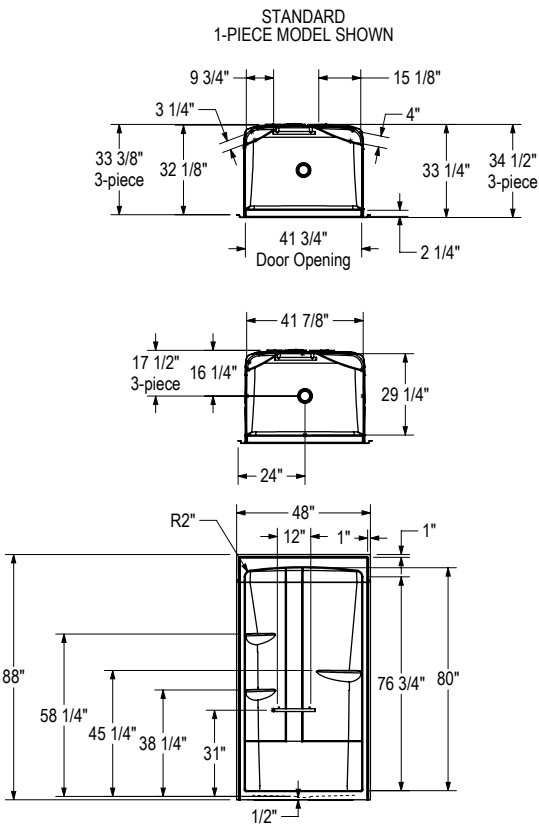

## Recommended doors (Visit our website for a complete list of our recommended doors)

No	Description
138290	Triple Plus Sliding Shower Door 41-43 x 69 in.

## Options (Visit our website for a complete list of our options)

No	Description
<input type="checkbox"/> OPT 10189	Three wall reinforcement
<input type="checkbox"/> OPT 20054	48 in. curtain rod
<input type="checkbox"/> OPT 20203-B	18" Modern horizontal straight grab bar on back wall
<input type="checkbox"/> OPT 20203-L	18" Modern vertical straight grab bar on left wall
<input type="checkbox"/> OPT 20203-R	18" Modern vertical straight grab bar on right wall

# ALLIA SHR-4834 (1-piece)

**Model number:** 107004

**Dimensions:** 48" x 34" x 88"

**Installation:** Alcove

**Material:** Acrylic

All dimensions are approximate. Structure measurements must be verified against the unit to ensure proper fit.

<b>Dimensions:</b>
48 x 34 x 88 in. (1219 x 864 x 2235 mm)
<b>Weight:</b>
154 lbs - 70 kg
<b>Shape:</b>
Rectangular
<b>Pieces:</b>
1
<b>Drain location:</b>
No seat, center drain
Left seat, center drain
Right seat, center drain