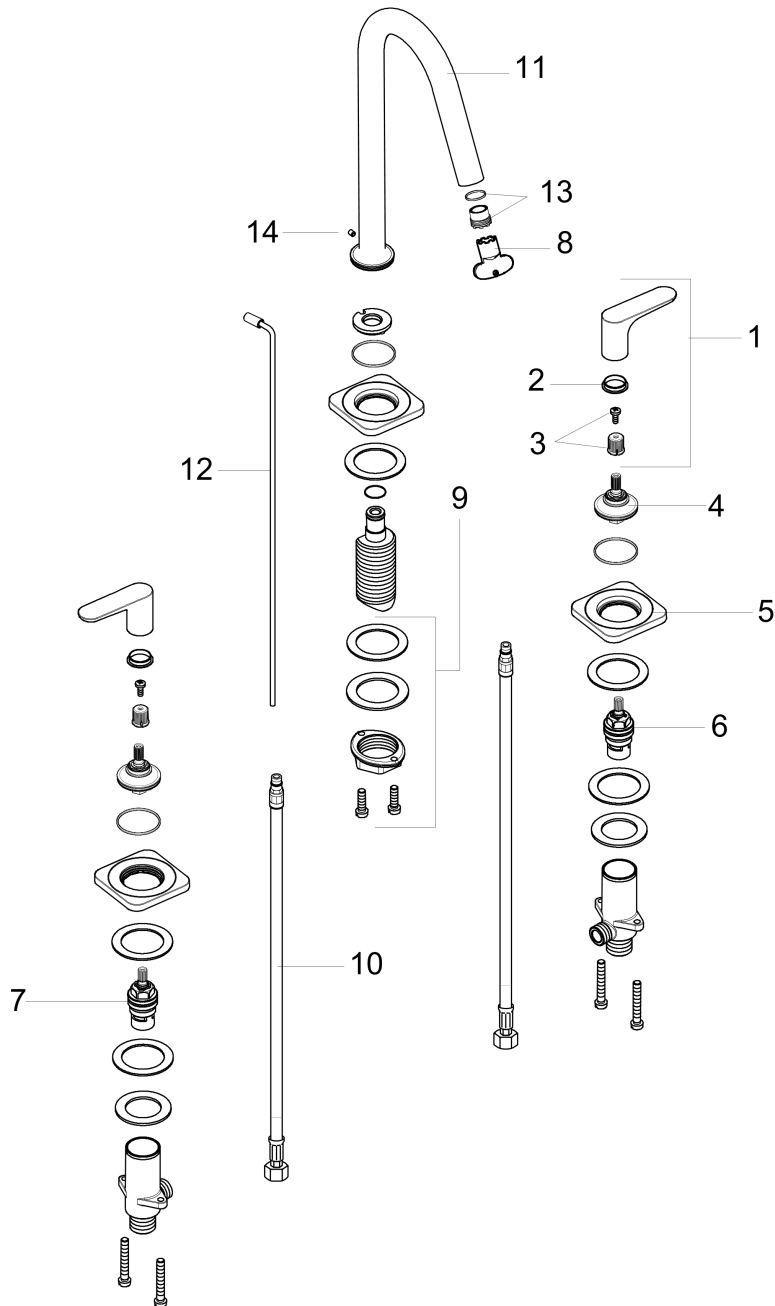

AXOR Citterio M
Axor Citterio M Widespread Faucet
 Finishes : **chrome** Part no. : **34133001**

Description

Features

- Aerated spray
- Flow: 1.2 GPM
- 90° ceramic valves
- Includes pop-up assembly

Item details

List Price \$ 830.00

Technology

Compliance

Product image

Scale drawing

AXOR Citterio M
Axor Citterio M Widespread Faucet
Finishes : **chrome** Part no. : **34133001**

Exploded drawing

Year of production: >07/16

AXOR Citterio M
Axor Citterio M Widespread Faucet
 Finishes : **chrome** Part no. : **34133001**

Spare parts list

Year of production: >07/16

Pos.	Description	Part no.	Price	PU
1	handle	34095000	-	1
2	set of color-rings cold / hot water	98927000	-	1
3	handle fixing set	98932000	-	1
4	nut	98929000	-	1
5	escutcheon	98930000	-	1
6	shut off unit left closing	94008000	-	1
7	shut off unit right closing	94009000	-	1
8	special tool	98987000	-	1
9	fixing set (Ø 32)	13961000	-	1
10	connection hose 17½" M10x1 3/8"	94071001	-	1
11	spout cpl.	98928000	-	1
12	pull rod	96657000	-	1
13	aerator M16,5x1 (4,5 l/min)	92875000	-	1
14	hollow set screw M4x5	92846000	-	1
a	pop up waste	88509000	-	1