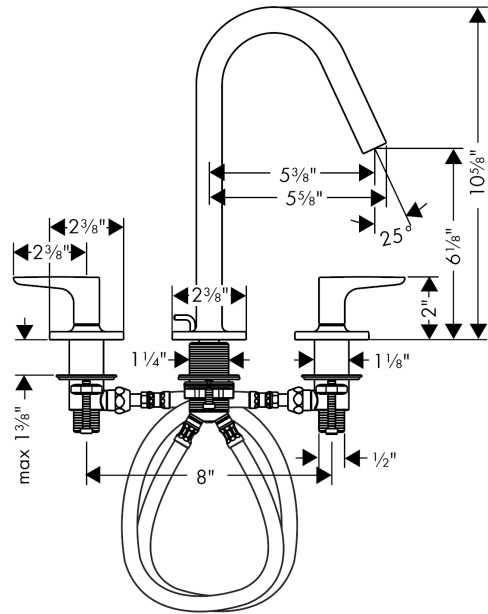

AXOR Citterio M
Axor Citterio M Widespread Faucet
 Finishes : **chrome** Part no. : **34133001**

Description

Features

- Aerated spray
- Flow: 1.2 GPM
- 90° ceramic valves
- Includes pop-up assembly

Item details

List Price \$ 830.00

Technology

Compliance

Product image

Scale drawing

AXOR Citterio M
Axor Citterio M Widespread Faucet
Finishes : **chrome** Part no. : **34133001**

Exploded drawing

Year of production: >07/16

AXOR Citterio M
Axor Citterio M Widespread Faucet
 Finishes : **chrome** Part no. : **34133001**

Spare parts list

Year of production: >07/16

Pos.	Description	Part no.	Price	PU
1	handle	34095000	-	1
2	set of color-rings cold / hot water	98927000	-	1
3	handle fixing set	98932000	-	1
4	nut	98929000	-	1
5	escutcheon	98930000	-	1
6	shut off unit left closing	94008000	-	1
7	shut off unit right closing	94009000	-	1
8	special tool	98987000	-	1
9	fixing set (Ø 32)	13961000	-	1
10	connection hose 17½" M10x1 3/8"	94071001	-	1
11	spout cpl.	98928000	-	1
12	pull rod	96657000	-	1
13	aerator M16,5x1 (4,5 l/min)	92875000	-	1
14	hollow set screw M4x5	92846000	-	1
a	pop up waste	88509000	-	1