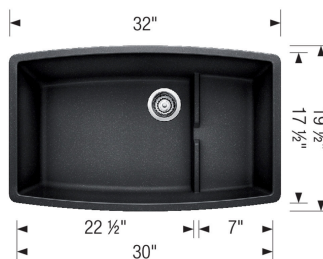

PERFORMA CASCADE SILGRANIT

Design and planning tips

- Min cabinet size: 36 in (915 mm)
- Bowl Depth: 10 in (255.0 mm)

Specifications:

Mesh basket, Sink template, Installation instructions, 3 ½" (90 mm) stainless steel strainers

To protect from damage, this model should be shipped on a pallet.

Depending on cabinet construction, a different cabinet size may be required. Consult the cabinet manufacturer.

Codes/Standards: CSA B45.8-18/ IAPMO Z403-2018

Included Accessories

Mesh Basket 406461

Optional Accessories

Sink Grid 406449
CapFlow Strainer Cover 517666

Warranty

Limited lifetime warranty on all sinks and faucets. One-year warranty on all accessories and soap dispensers.

Code/Standards Compliance

BLANCO sinks and faucets are third-party tested and certified to CSA, cUPC, ANSI/ASME, IAPMO and NSF standards and listed by applicable certification bodies. For more information on individual product listings, contact our office or listing organization.

Need support? Learn more by watching our sink & faucet How-to videos:

<https://www.blanco.com/ca-en/support/how-to-videos/how-to-videos-for-sinks/>

BLANCO Canada Inc
100 Corporation Drive
Brampton ON L6S 6B5

Tel & Fax

Tel: 905-494-2400 Toll free: 1-877-425-2626

Fax: 905-494-2425 Toll free: 1-877-825-2626

While BLANCO strives to provide accurate information, all images and dimensions in this document are intended for reference only and are subject to change at any time without notice. This document is not intended for use as an installation guide. For