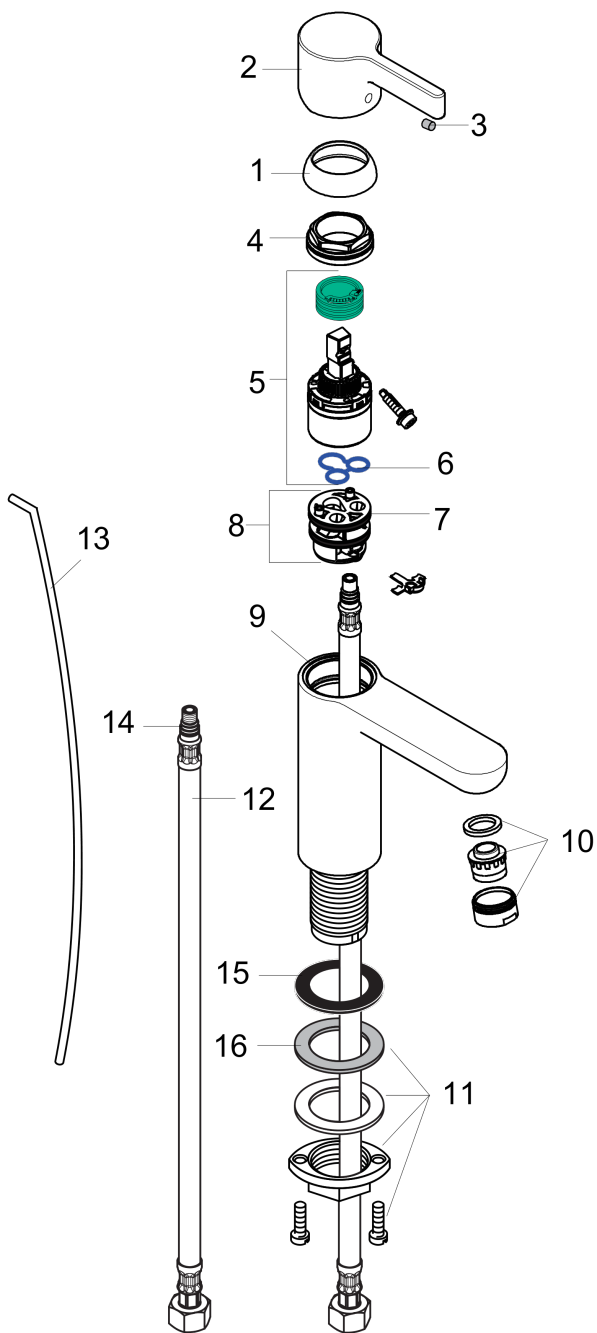

Metris S
Single-Hole Faucet 100 with Pop-Up Drain, 1.2 GPM
 Finishes : **chrome** Part no. : **31060001**

Exploded drawing

Year of production: >07/16

Metris S

Single-Hole Faucet 100 with Pop-Up Drain, 1.2 GPM

Finishes : **chrome** Part no. : **31060001**

Spare parts list

Year of production: >07/16

| Pos. | Description | Part no. | Price | PU |
|------|-----------------------------------|----------|-------|----|
| 1 | flange | 97406000 | - | 1 |
| 2 | handle | 31093000 | - | 1 |
| 3 | screw cover | 96338000 | - | 1 |
| 4 | nut | 97209000 | - | 1 |
| 5 | cartridge, assy | 95646001 | - | 1 |
| 6 | seal | 95008000 | - | 1 |
| 7 | O-Ring 30x2 | 98186000 | - | 1 |
| 8 | adapter for cartridge | 98750000 | - | 1 |
| 9 | O-ring 35x2 | 92604000 | - | 1 |
| 10 | aerator M24x1 (4,5 l/min) | 92877000 | - | 1 |
| 11 | fixing set (Ø 32) | 13961000 | - | 1 |
| 12 | connection hose 18½" M8x0,75 3/8" | 96321001 | - | 1 |
| 13 | pull rod | 96657000 | - | 1 |
| 14 | O-ring 7x1,5 | 98422000 | - | 1 |
| 15 | flat seal | 98749000 | - | 1 |
| 16 | lever collar | 97548000 | - | 1 |
| a | pop up waste | 88509000 | - | 1 |