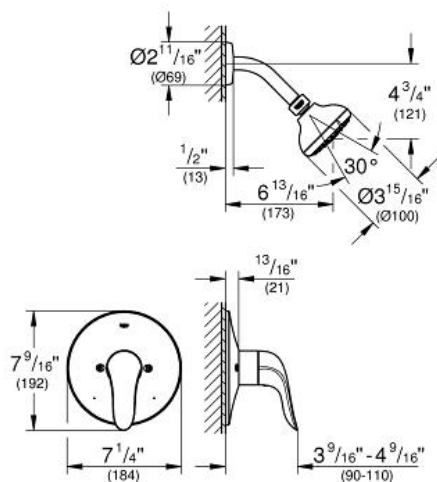

AGIRA
Shower Combination
MODEL # 35048000

Pure Freude
an Wasser

Product Description:

**AGIRA
Shower Combination**

Standard Specification:

- New Tempesta Shower Head and Shower Arm (26 118)
- **GROHE StarLight** chrome finish
- **GROHE SilkMove**
- **GROHE DreamSpray** perfect flow
- Pressure Balance Valve Trim (19 956)
- For use with Grohsafe Rough-In Valve (35 015)
- Max Flow Rate: 2.0 gpm (7.6 l/min)
- Available at FERGUSON and Build.com