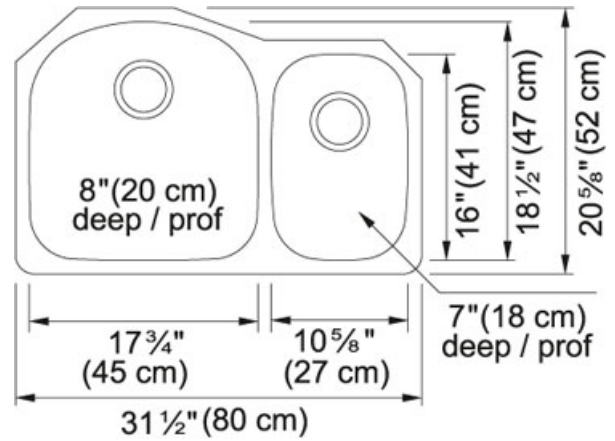

**Stainless Steel | 122.0062.239**

**FAMILY : Sinks | SERIES : Steel Queen | MODEL : QDCU2031R-8 | FINISH : Stainless Steel | INSTALLATION TYPE : Undermount**

**TECHNICAL DATA**

Width overall	20 5/8"
Length overall	31 1/2"
Width of large bowl	18 1/2"
Length of large bowl	17 3/4"
Depth of large bowl	8"
Width of small bowl	16"
Length of small bowl	10 5/8"
Depth of small bowl	7"
Cabinet Size	33"
Number of Bowls	2
Waste Outlet Diameter	3 1/2"
Cut-Out Template	Yes
Faucet Hole	None
Type of Material	20 Gauge Stainless Steel
Surface Finish	SILK
Waste Kit Included	YES

FAMILY : Sinks | SERIES : Steel Queen | MODEL : QDCU2031R-8 | FINISH : Stainless Steel | INSTALLATION TYPE : Undermount

---

**RECOMMENDED**

---

---

112.0055.435

---

---