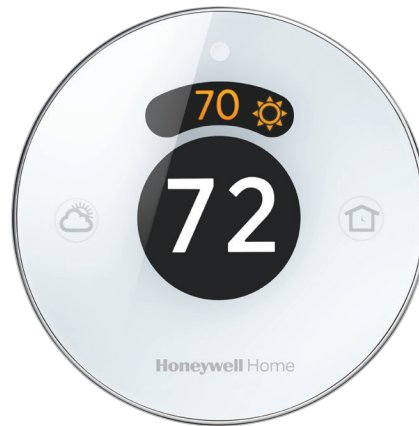

Comfort. Savings. Life.
Perfectly in tune.

- Control from anywhere by smart phone or tablet
- Geofencing technology uses your smartphone's location to optimize savings and comfort
- Fine Tune keeps you comfortable by considering indoor and outdoor temperature and humidity
- Create shortcuts for your more predictable life events
- Smart Cues feature notifies you of important information to help extend the life of your system
- At-a-glance weather outlook helps you plan your day
- Display Options
  - -°C or °F temperature display
- App language set by your smartphone or tablet preferences - English / French
- Includes decorative back plate
- Auto-change over
- Fan Operation*
  - -On/Auto/Circulate Settings
  - -Circulate keeps air moving throughout your home

*Fan control dependent on wiring configuration

Minimum System Requirements for Use with WiFi:

- A compatible 802.11b/g/n wireless router
- To complete initial set-up, a smartphone or tablet with Android 2.3 and above or iOS 6 and above is required

For more information

resideo.com

Resideo Technologies, Inc.

1985 Douglas Drive North
Golden Valley, MN 55422
1-800-468-1502
resideo.com

03-00156 | SC | 02/20

© 2020 Resideo Technologies, Inc. All rights reserved.
The Honeywell Home trademark is used under license from Honeywell International, Inc.
This product is manufactured by Resideo Technologies, Inc., and its affiliates.
Golden Valley, MN 55422

SPECIFICATIONS:

Overpack	
Quantity	6
Dim. HxWxD (in./m)	7.19 x 12.63 x 14.63 / 0.18 x 0.32 x 0.37
Unit Wt. (lbs./kg)	14.0 x 6.4
Individual Package	
Quantity	1
Dim. HxWxD (in./m)	7.00 x 4.00 x 7.19 / 0.18 x 0.10 x 0.18
Unit Wt. (lbs./kg)	2.2/1.0
Assembled Dimensions	
Dim. HxWxD (in./m)	3.78 x 3.78 x 0.79 / 0.096 x 0.096 x 0.020

COMPATIBILITY CHART

24-VOLT HEATING AND AIR CONDITIONING SYSTEMS

Single Stage Heating and Cooling	Yes
Multistage Heating and Cooling	Yes
Heating Only	Yes
Cooling Only	Yes
Furnace (Warm Air)	Yes
Central Air Conditioning	Yes
Heat Pump without Auxiliary Heat	Yes
Heat Pump with Auxiliary Heat	Yes
Dual Fuel	Yes
Hot Water	Yes
Steam or Gravity	Yes
750 Millivolt	No
Gas Fireplaces (24 Volts)	Yes
Electric Baseboard Heat (120-240 Volts)	No
C-Wire Required	No
Compatible with Humidifier, Dehumidifier or Ventilator	Yes

Honeywell Home