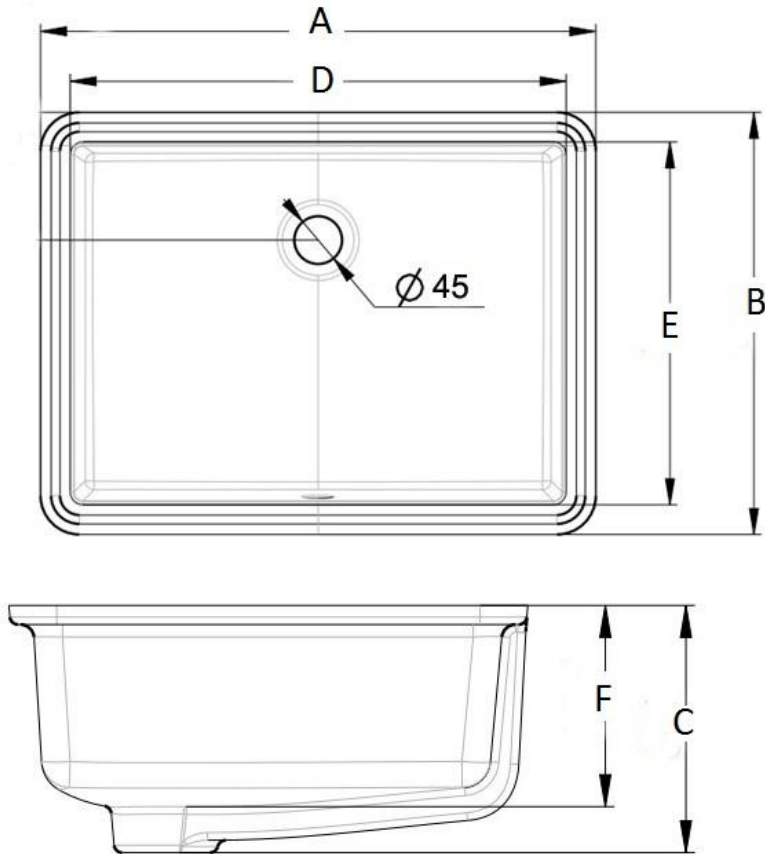

**PAVEL UNDERMOUNT FLAT BOTTOM LAVATORY 20" X 16**

**UFB2016**

**Features**

- Size 20" x 16" OD
- Size 18" x 12 ¾" ID
- 8" depth
- Vitreous china
- Overflow holes
- 1 ¼" O.D. waste
- Available in white
- Limited 2 Year Warranty

**Compliance Certifications**

Specified model meets or exceeds the following:

ASME A112.19.2-2003 & IAPMO/ANSI UPC 1-2003  
CSA B45.0-02, B45.1-02 and B45S1-04

PAVEL UNDERMOUNT FLAT BOTTOM LAVATORY 20" X 16

UFB2016

	Inches	MM
A	20.07	510
B	16.14	410
C	7.08	180
D	17.55	446
E	13.22	336
F	5.9	150

Model Number	Description	Weight	Shipping Dimensions	Cubic Feet
UFB2016	PAVEL UNDERMOUNT FLAT BOTTOM LAVATORY 20" X 16			