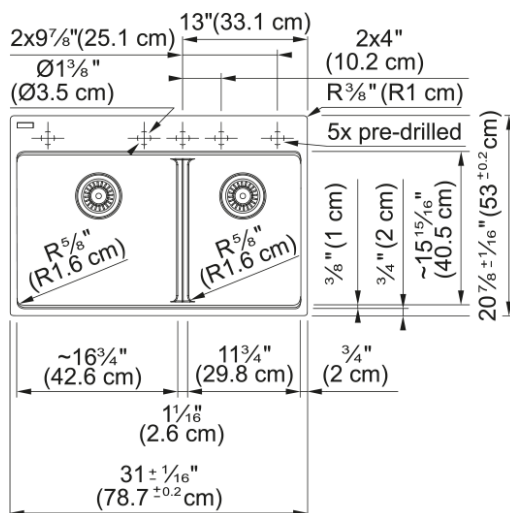

Maris Topmount Sink - MAG6601611LD-PWT-S | 114.0687.239

31.0-in. x 20.88-in. Polar White Granite Double Bowl Low-Divide Kitchen Sink. Maris sinks are equipped with deep capacity bowls. The double bowl design allows you to multi-task with ease, while the low divide creates a larger single bowl perfect for cleaning oversized cookware and bakeware. With our easy-to-use integrated ledge system, you'll accomplish more with your sink while making the most of your surrounding counter space. Our integrated antimicrobial Sanitized technology helps reduce odors and ensures safe protection against bacteria and mildew in your sink. The rear drain maximizes the usable surface of the bowl and creates extra cabinet space beneath the sink. Maris granite sinks are scratch-resistant, fade-resistant, and impact resistant and will retain their new appearance for years. Sink strainer assembly included.

Aspect

Sink type	Sink
Type of material	Granite
Number of bowls	2
Color	Polar white
Surface finish	None

Product Dimensions

Exterior size: right to left	30.984
Exterior size: front to back	20.866
Large bowl size: right to left	16.945
Large bowl size: front to back	15.606
Large bowl: depth	9.492
Small bowl size: right to left	11.984
Small bowl size: front to back	15.606
Small bowl: depth	9.492

Installation

Minimum cabinet size	33"
----------------------	-----

Product specifications

Installation type	Topmount / drop in
Drain hole	3 1/2"
Position of drainer	No drainer

Product identification

Product brand	FRANKE
Product family	Maris