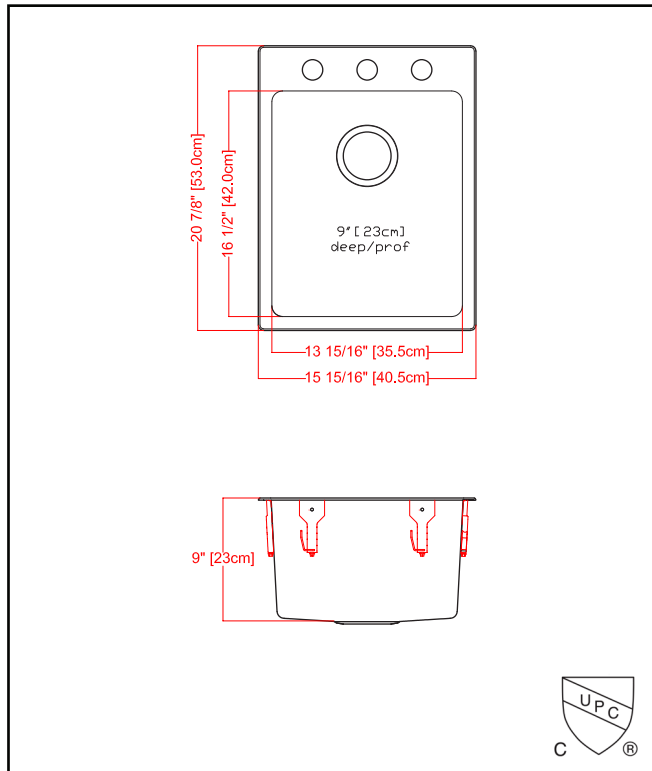

KINDRED

BROOKMORE

SINGLE BOWL 18 GAUGE TOPMOUNT/DROP IN

MODEL: BSL2116-9-3 (3 FAUCET HOLES)

MODEL: BSL2116-9-1 (1 FAUCET HOLE)

- ✓ **Revolutionary Installation:** EZ Torque™ simplified fastener system allows you to drop and drill your sink into place, securely locking the sink to the countertop.
- ✓ **Quality Beyond Material:** Designed with 18 gauge quality stainless steel with exceptional resistance to staining and corrosion.
- ✓ **SureDrain:** Precisely engineered pitched bottom aims water directly to the drain, preventing the water from pooling at the bottom of the bowl.
- ✓ **Remarkably Quiet:** Sound dampening system goes to work to reduce the noise caused by a garbage disposal or running water.

TECHNICAL FEATURES

OVERALL SINK SIZE (OD)	20 7/8" FB x 15 15/16" LR
BOWL SIZE (ID)	16 1/2" FB x 13 15/16" LR
BOWL DEPTH	9" DP
MINIMUM CABINET SIZE	18"
MATERIAL	18 Gauge
BOWL CORNER RADIUS	20 mm
STAINLESS STEEL FINISH	Satin
DRAIN HOLE LOCATION	Rear
INSTALLATION TYPE	Topmount/Drop In
SOUND COATING	Sound pads
WARRANTY	Limited Lifetime
COUNTRY OF ORIGIN	China