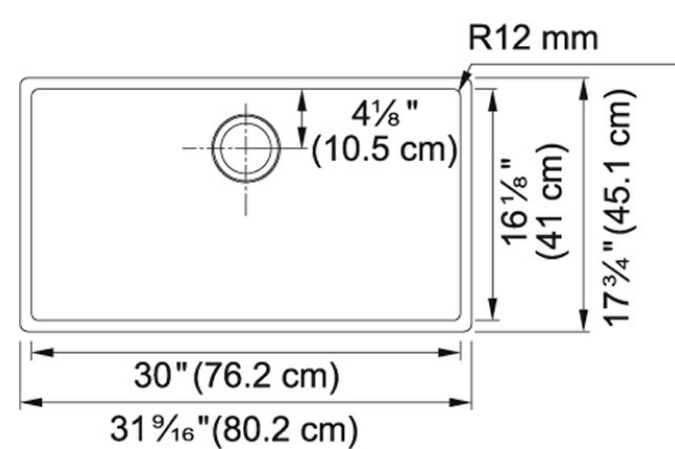

### Technical Drawing

### Product Dimensions

Length overall	31 1/2"
Width overall	17 3/4"
Depth Overall	9"
Length of large bowl	30"
Width of large bowl	16 1/8"
Depth of large bowl	9"
Minimum Cabinet Size	36"