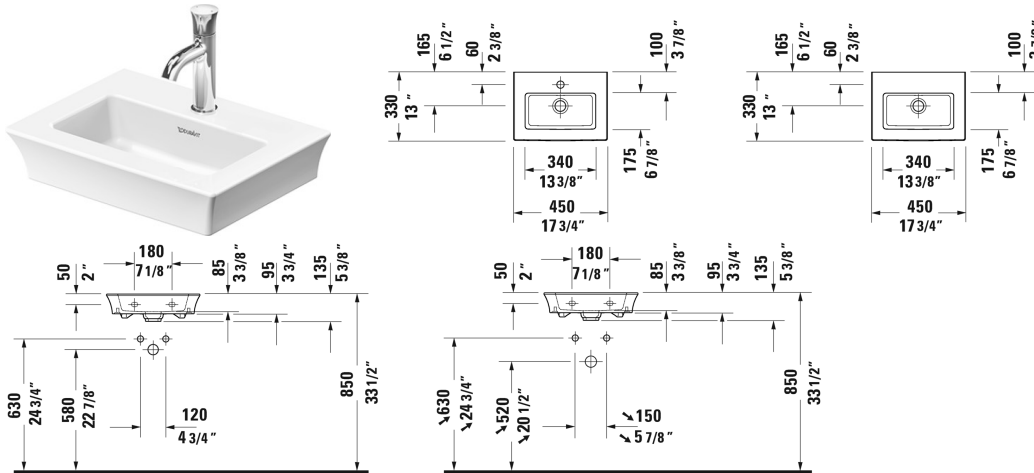

White Tulip Furniture handrinse basin # 0737450041 / 0737450070

| < 17 1/2" Inch > |

Furniture handrinse basin	Dimension	Weight	Order number
without overflow, with faucet deck, ceramic covered slotted waste included, underside fully glazed, 17 1/2" Inch			
Colors			
00 White			
Variant			
●	17 1/2" x 13" Inch	19.2 lb	0737450041
☒	17 1/2" x 13" Inch	19.2 lb	0737450070
Infobox			
For vanity units the space-saving siphon is recommended			
Sanitary ceramics with the special WonderGliss surface finish will remain clean and attractive-looking for a long time to come. When ordering WonderGliss please add a "1" as eleventh digit to the model number.			
Space-saving siphon	1 1/4" Inch	0.9 lb	005076
Design Siphon		3.3 lb	005036
Suitable products			
Vanity unit wall-mounted 1 door, for White Tulip # 073745, 15 1/8" x 11 3/4" Inch	15 1/8" x 11 3/4" Inch		WT4240 L/R
Vanity unit wall-mounted 1 door, for White Tulip # 073745, 15 1/8" x 11 3/4" Inch	15 1/8" x 11 3/4" Inch		WT4250 L/R

**White Tulip Furniture handrinse basin # 0737450041 /
0737450070**

|< 17 1/2" Inch >|

All drawings contain the necessary measurements which are subject to standard tolerances. They are stated in inch & mm and are non-binding. Exact measurements, in particular for customized installation scenarios, can only be taken from the finished ceramic piece.