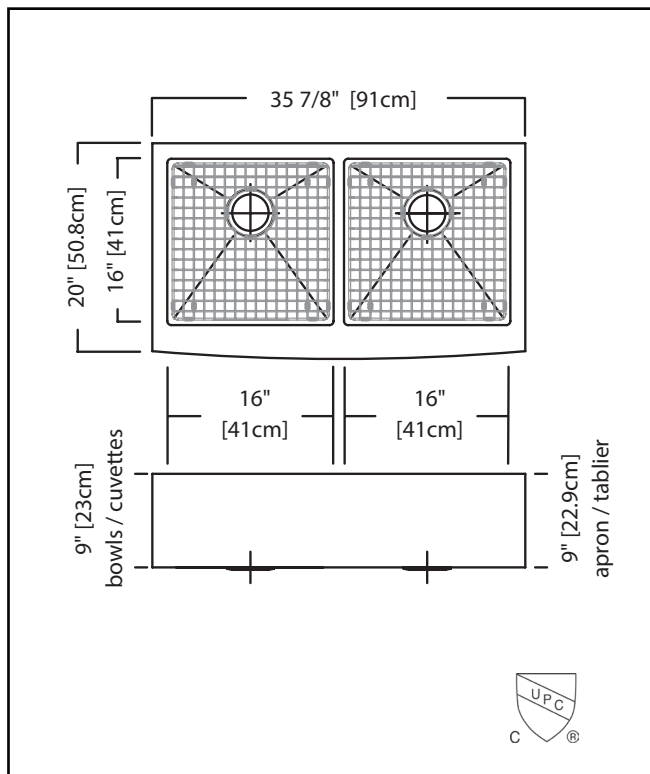

KINDRED

KINDRED COLLECTION

DOUBLE BOWL 18 GAUGE APRON FRONT

MODEL: KCFD36B-9-10BG

- ✓ 18 gauge high quality stainless steel with exceptional resistance to staining and corrosion
- ✓ Deep bowl easily accommodates pots and pans and minimizes splashing
- ✓ Sound dampening pads and undercoating reduce clanking and splashing noises, so you can enjoy a quiet sink
- ✓ Rear off-set drain maximizes the usable bottom surface of the bowl while also creating extra cabinet space beneath the sink

TECHNICAL FEATURES

OVERALL SINK SIZE (OD)	20" FB x 35 7/8" LR
EQUAL BOWL SIZE (ID)	16" FB x 16" LR x 10" DP
MINIMUM CABINET SIZE	36"
MATERIAL	18 Gauge
CORNER RADIUS	10 mm
STAINLESS STEEL FINISH	Commercial Satin
DRAIN HOLE LOCATION	Rear
INSTALLATION TYPE	Undermount Apron Front
SOUND COATING	Sound pads & Undercoating
WEIGHT	61.4 lbs
WARRANTY	Limited Lifetime
COUNTRY OF ORIGIN	China