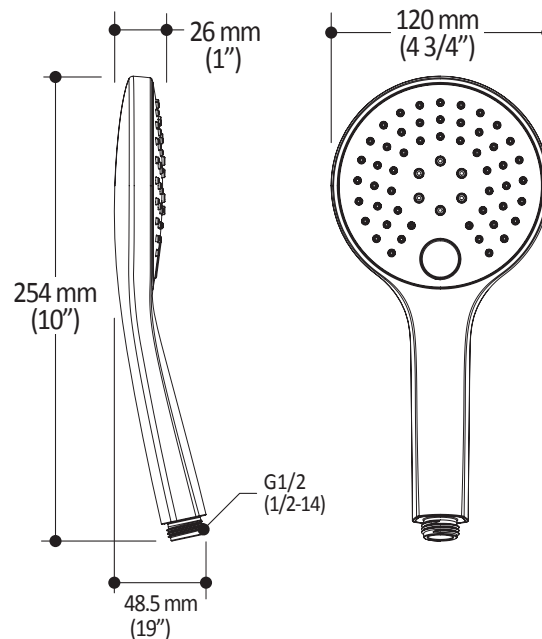

ONCE UPON A TIME...WATER®

KONTOUR™

104336

STANDARD: 2-Jet Handshower

SPÉCIFICATIONS

Features

- Dimension: 120 mm (4 3/4")
- Anti-scale system with soft sprays
- Male water inlet G1/2
- 2 direct functions and 1 shared function

Colors (Finishes)

- Chrome: 104336-110
- Black and chrome: 104336-150

Certifications

The specified model meets or exceeds the following standards;

Packaging

- **Dimensions:**
325 mm x 280 mm x 45 mm
(12 3/4" x 11" x 1 3/4")
- **Volume:** 0.004 cu m (0.14 cu ft)
- **Total weight:** 0.35 kg (0.77 lb)

Maximum flow rate

- 9.5 liters/min. (2.5 gallons/min.)
at 80 psi

Installation Notes

This product must be installed following the installation instructions provided.

WARRANTY

Kalia Inc. guarantees all aspects of its products to be free of defects in material and workmanship for normal residential use. **Refer to the warranty included with the Kalia products for details.**

Product dimensions:

Important: Dimensions are approximated and are subject to changes. Please refer to the installation instructions.

ONCE UPON A TIME...WATER®

1355, 2nd Street, Industrial Park
Sainte-Marie (Québec)
Canada G6E 1G9