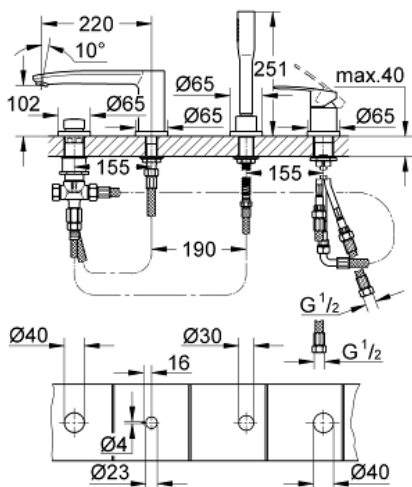

# EUROSTYLE COSMOPOLITAN Four-Hole Bathtub Faucet with Handshower

MODEL # 23048002

Pure Freude  
an Wasser

## Product Description: EUROSTYLE COSMOPOLITAN Four-Hole Bathtub Faucet with Handshower

### Standard Specification:

- GROHE SilkMove ceramic cartridge
- GROHE StarLight chrome finish
- Pre-assembled spout mounting
- Single lever valve operating element
- Swivel bath inlet with flow control
- Bath/shower diverter
- Euphoria Cosmopolitan hand shower (27 400 000), 2.5 gpm
- 79" (2000mm) metal shower hose
- Check valve included to prevent backflow