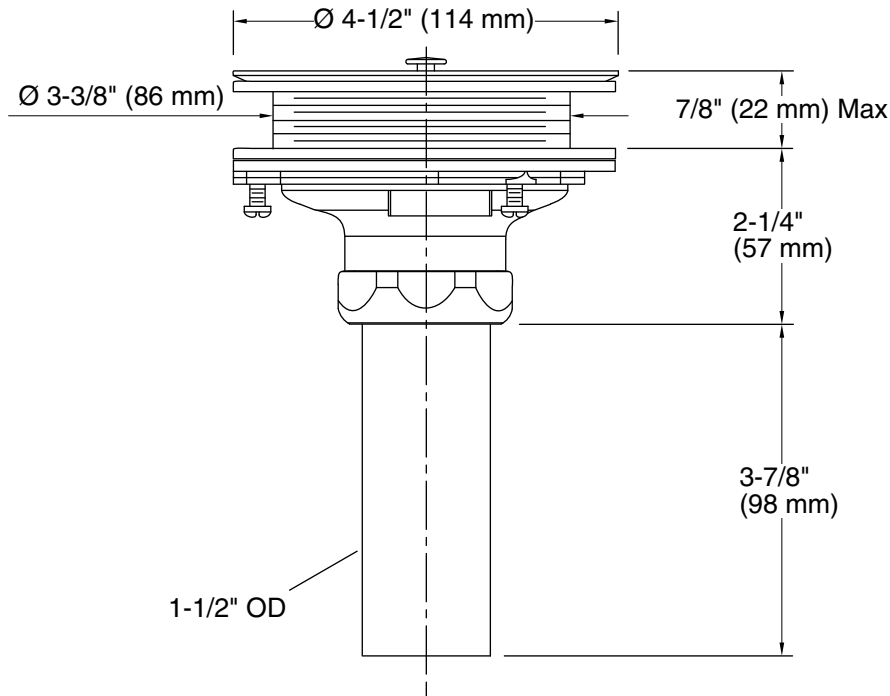

Features

- Removable basket strainer with open/close stopper
- Tailpiece included
- Quick-locking installation system
- For sink installations with 3-1/2" (89 mm) or 4" (102 mm) outlet

Material

- Solid-brass construction for durability and reliability

Technical Information

All product dimensions are nominal.

Notes

Install this product according to the installation guide.