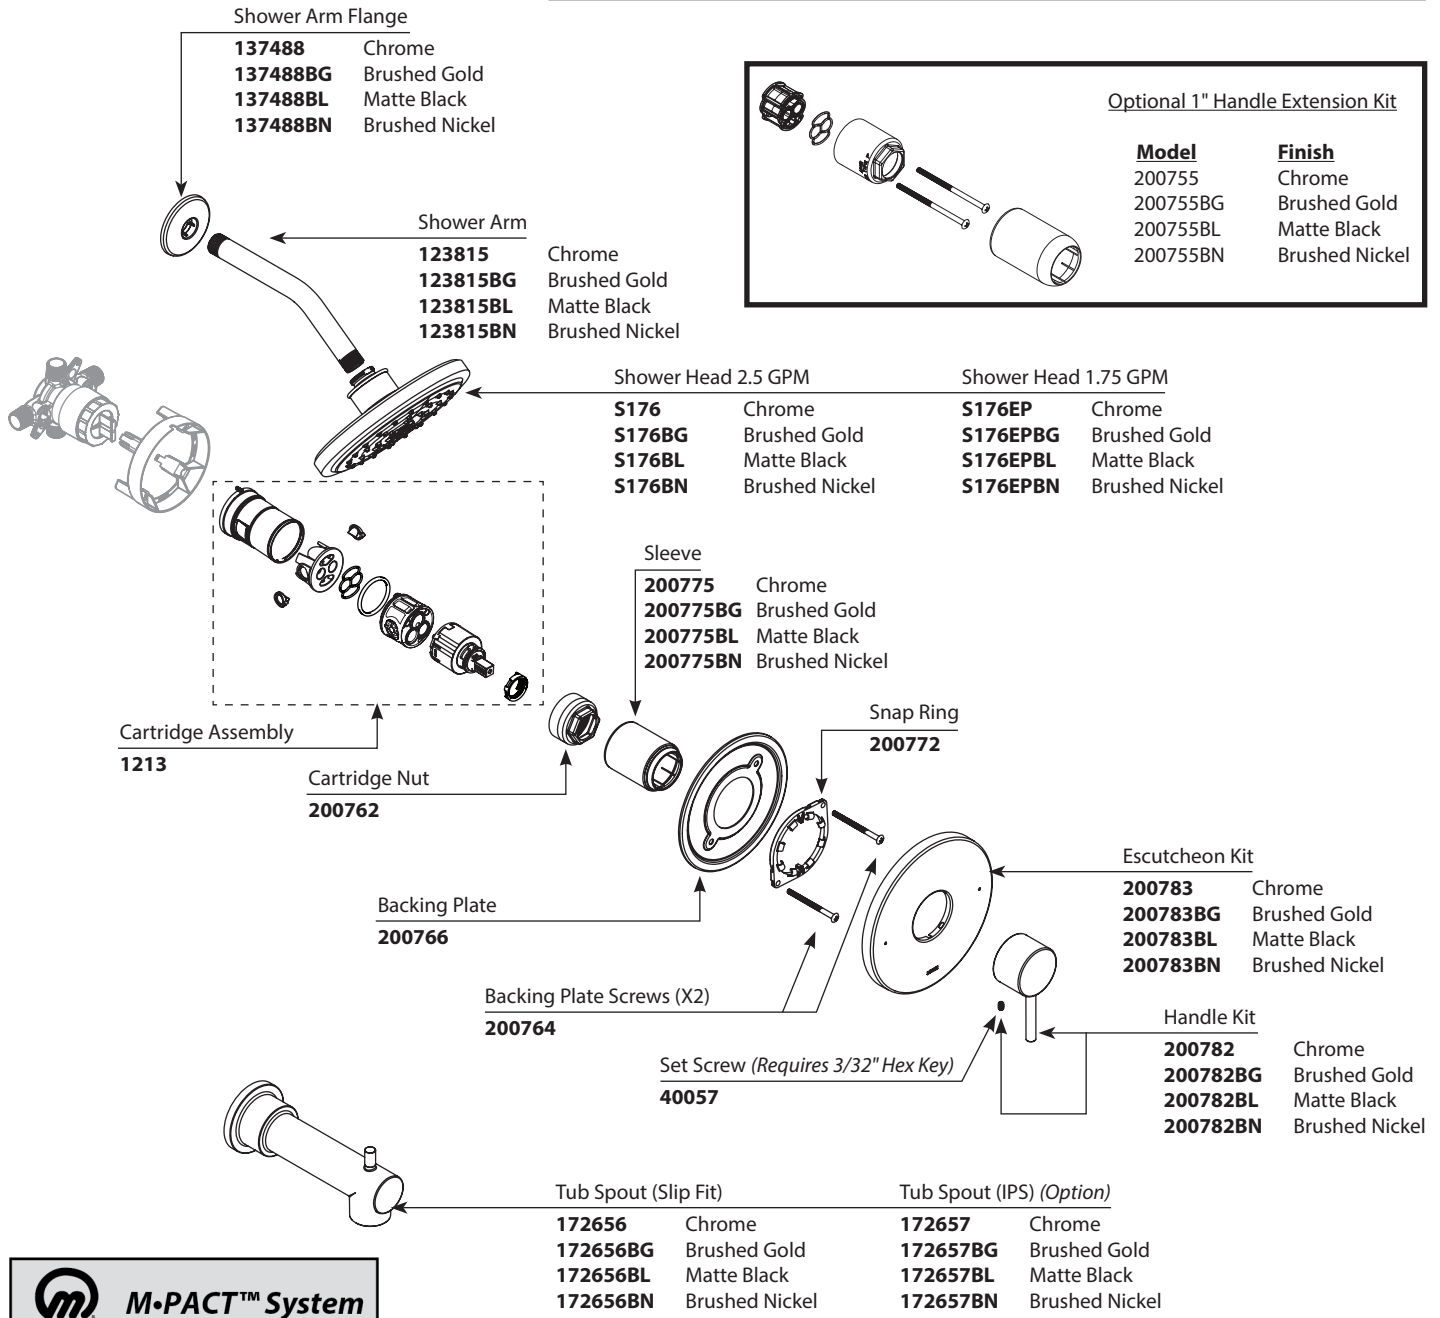

- Order by Part Number
- Trim can be used with U130 series or U140 series valve

ALIGN™ M-CORE™ 3-Series Trim			
Valve Trim Only	Shower Trim Only	Tub Shower Trim	Finish
UT3291	UT3292	UT3293	Chrome
UT3291BG	UT3292BG	UT3292BG	Brushed Gold
UT3291BL	UT3292BL	UT3293BL	Matte Black
UT3291BN	UT3292BN	UT3293BN	Brushed Nickel
	UT3292EP	UT3293EP	Chrome
	UT3292EPBG	UT3293EPBG	Brushed Gold
	UT3292BLEPBL	UT3293EPBL	Matte Black
	UT3292EPBN	UT3293EPBN	Brushed Nickel

EP = 1.75gpm head

©2011 MOEN INC. 30000257
 Rev. 04/21