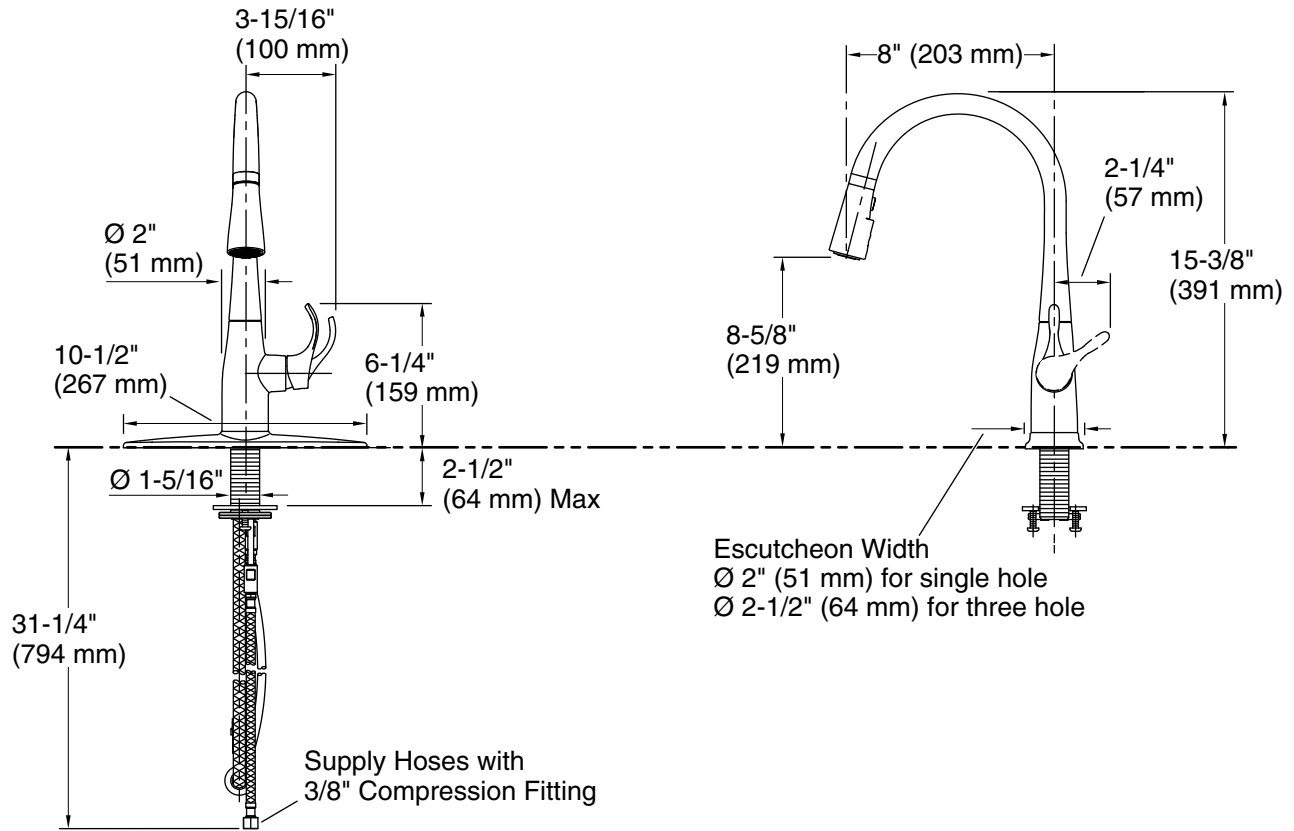

Technical Information

All product dimensions are nominal.

Notes

Install this product according to the installation guide.

ADA compliant for faucet handles only.

ADA, CSA B651 compliant when installed to the specific requirements of these regulations.