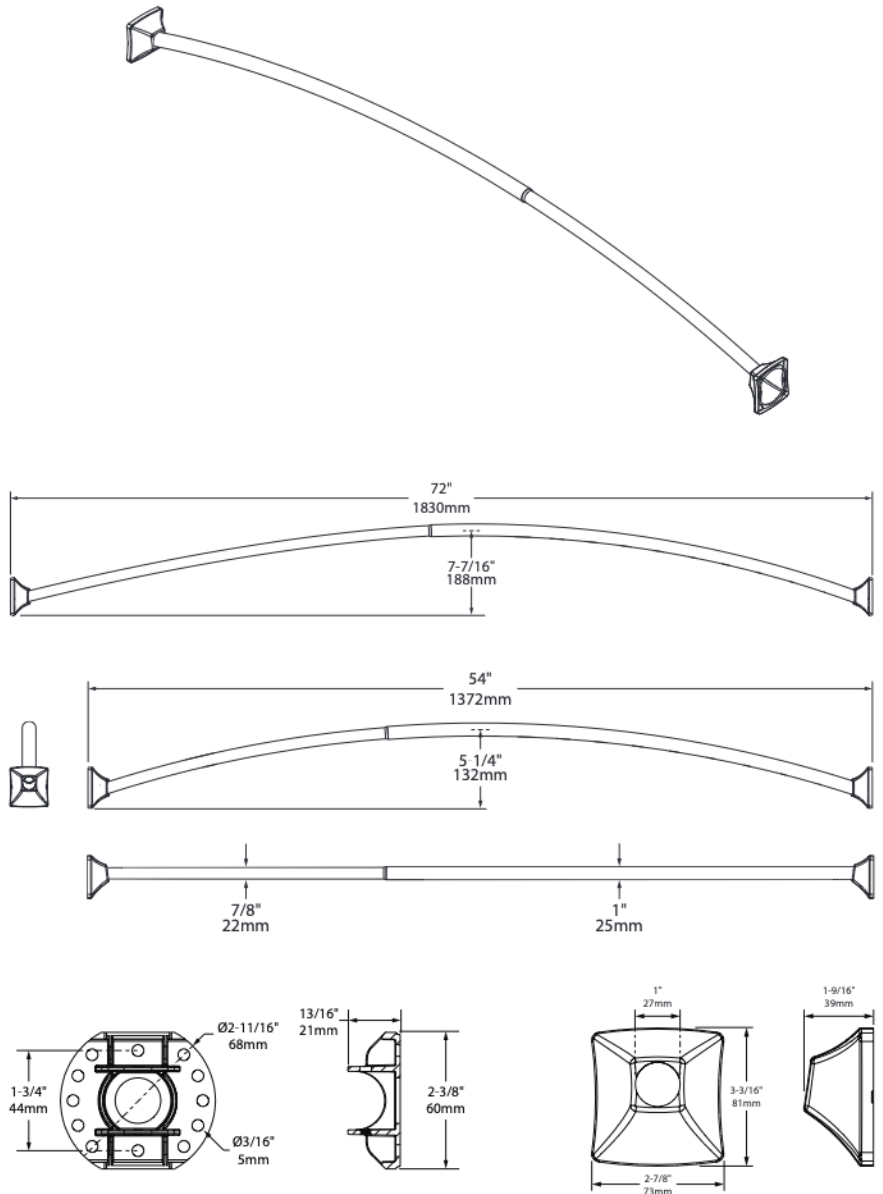

## Adjustable-Length Curved Shower Rod

### Stock Numbers:

- **CSR2164BN – Adjustable-Length Curved Shower Rod**  
Brushed Nickel Finish  
1-inch Diameter Rod  
Adjusts to fit shower enclosures between 54-inches and 72-inches  
Wholesale Packaging
- **CSR2164CH – Adjustable-Length Curved Shower Rod**  
Chrome Finish  
1-inch Diameter Rod  
Adjusts to fit shower enclosures between 54-inches and 72-inches  
Wholesale Packaging
- **CSR2164OWB – Adjustable-Length Curved Shower Rod**  
Old World Bronze Finish  
1-inch Diameter Rod  
Adjusts to fit shower enclosures between 54-inches and 72-inches  
Wholesale Packaging
- **CSR2164BG – Adjustable-Length Curved Shower Rod**  
Brushed Gold Finish  
1-inch Diameter Rod  
Adjusts to fit shower enclosures between 54-inches and 72-inches  
Wholesale Packaging
- **CSR2164BL – Adjustable-Length Curved Shower Rod**  
Matte Black Finish  
1-inch Diameter Rod  
Adjusts to fit shower enclosures between 54-inches and 72-inches  
Wholesale Packaging
- **CSR2164NL – Adjustable-Length Curved Shower Rod**  
Polished Nickel Finish  
1-inch Diameter Rod  
Adjusts to fit shower enclosures between 54-inches and 72-inches  
Wholesale Packaging

### Dimensions:

### Materials:

**Brushed Nickel, Chrome, Brushed Gold, Matte Black and Polished Nickel Curved Shower Rods** are made of .028 (22 gauge) seamless type 304 stainless steel. **Old World Bronze Curved Shower Rods** are made of .028 (22 gauge) seamless type 430 stainless steel. **Brushed Nickel, Chrome, and Brushed Gold Decorative Covers** are stamped from .020 type 304 stainless steel. **Old World Bronze Decorative Covers** are stamped from .020 type 430 stainless steel. **Pivoting Mounting Post** is made from powder-coated zinc. The **screw** in the pivoting post assembly is made from stainless steel. **Rod connector** is made from Polyethylene. **Decorative Cover Insert Rings** are made from POM.