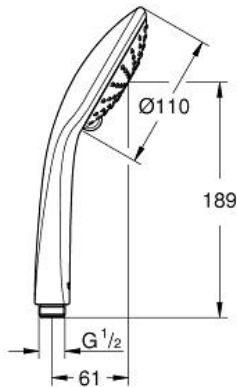

EUPHORIA 110 DUO
Hand shower 2 sprays
MODEL # 27238000

Pure Freude
an Wasser

Product Description:
EUPHORIA 110 DUO
Hand shower 2 sprays

Standard Specification:

Rain, SmartRain

GROHE EcoJoy 9.5 l/min flow limiter

suitable for instantaneous heater

min. recommended pressure 1.0 bar

Color:

□ 27238000 chrome