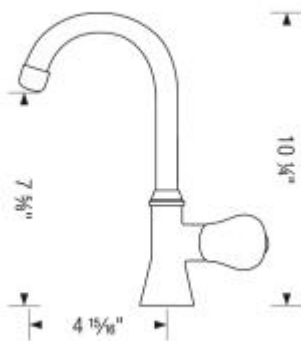

BLANCO FLORA PANTRY

Item No. 403314

BLANCO

Product Feature

Available colours

Chrome

Stainless steel

Item No. 403314

Dimensions

Side View

Scope of supply

360° swivel provides extended range

2.2 US GPM flow rate

Slim body design

Simple round water control handle can be placed to the right, left or center of body when installed